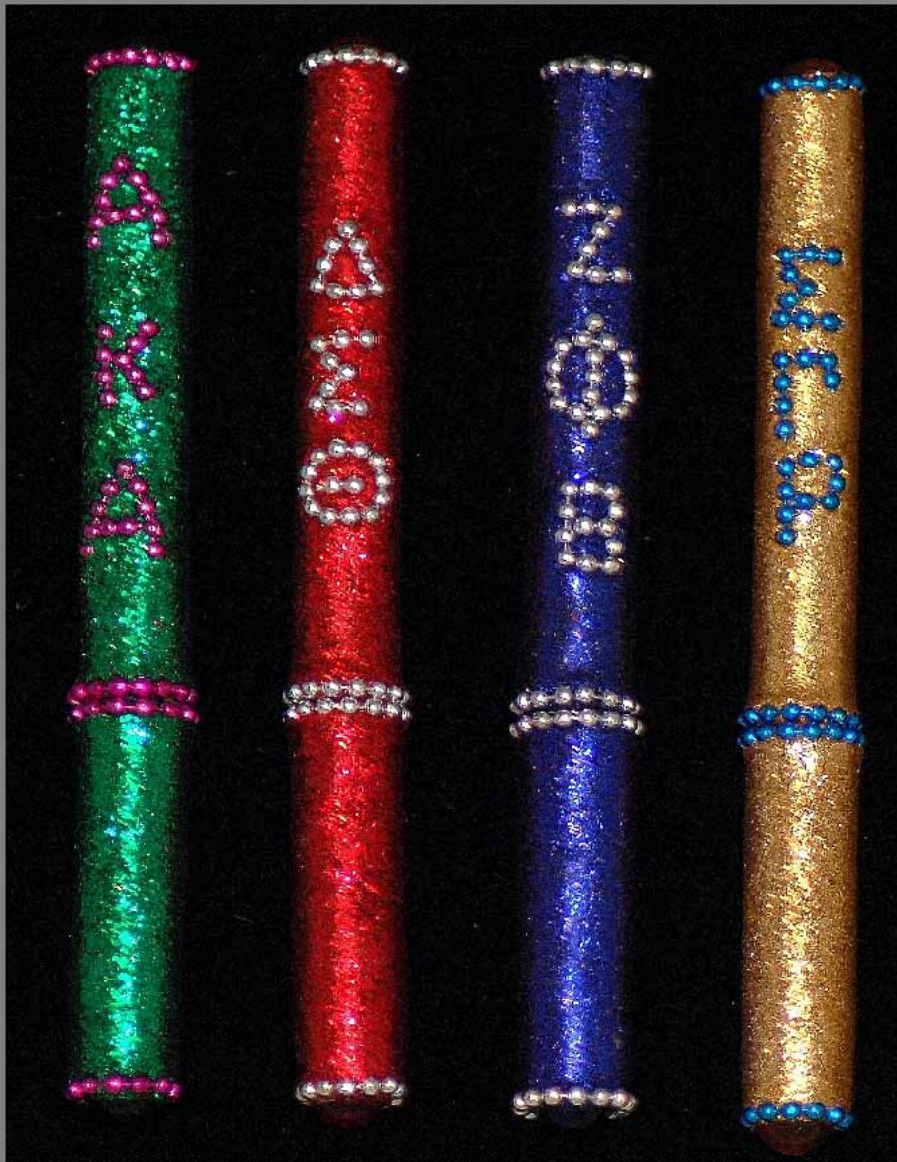

Debi's Ordinary People Collectibles

Visit our Website to Order & Download a Complete Greek Catalog.

<http://wsl.debisordinarypeople.com> Use Password: greek

Check out our New Sorority Sparkle-Beaded Pen Line!

Email: greek@debisordinarypeople.com

Ph: 1-800-552-0377 Fax: 1-888-293-3324

Alpha Delta Zeta Sigma
Kappa Sigma Phi Gamma
Alpha Theta Beta Rho

PEN01 PEN02 PEN03 PEN04

**Screw-off Lid
Pen Approx. 4.75" long**

**Wholesale Price $2.75 ea. Minimum Quantity 15 pcs. or
No minimum quantity if ordering $100 or more of company merchandise.
Major Credit Cards Accepted. Colors may vary slightly.**