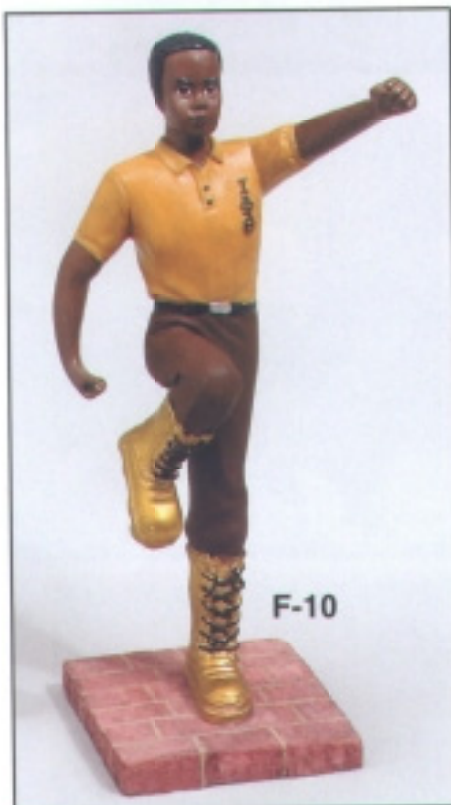

TAKE A LOOK

**AT OUR
PREVIOUSLY
UNPICTURED
GIFT ITEMS**

**IOTA PHI THETA
"STEPPING OUT"
FIGURINE
\$12.25 Each**

**IOTA PHI THETA
CREST MAGNET
\$2.00 Each**

**COUPLE FIGURINES
\$14.75 Each**

**MORE EMBLEM KEYCHAINS
\$2.00 Each**

**MORE PADDLE KEYCHAINS
\$2.00 Each**