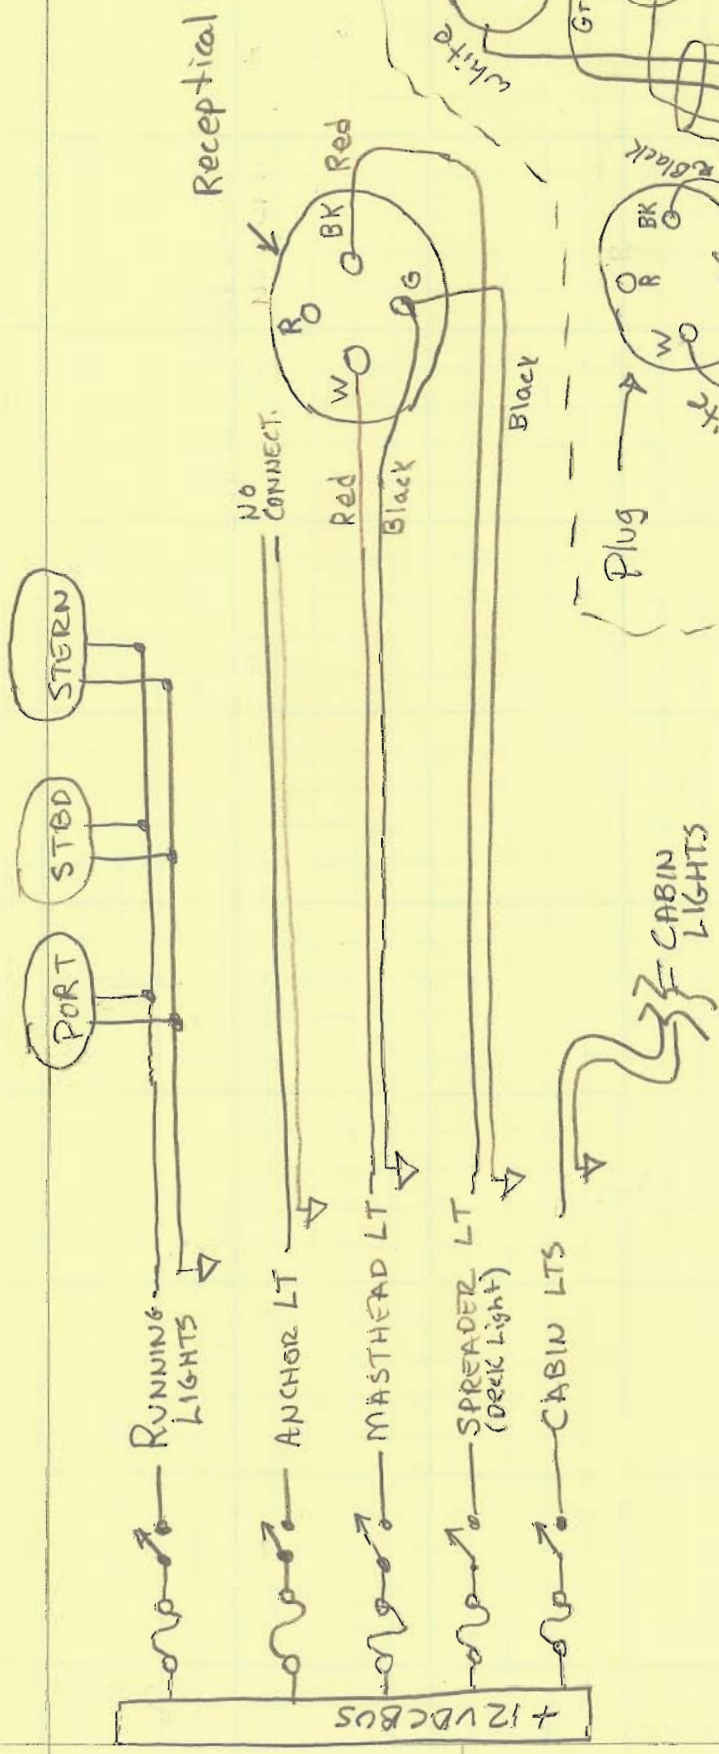

Rhapsody Bilge Pump

31 MAY 2006

Note: Harness fwd Port Bidge has the following Pairs Available:

- Anchor LT (NOT USED)
- MASTHEAD LT
- SPREADER LT
- ACCESSORY (AUTOMHELM)
- HEAD (MACERATOR PUMP)

AQUA SIGNAL COMBO MAST/FOREDECK LIGHT  
 SERIES 25 PIN 25404-7  
 4810636 MASTHEAD BULB - DIM FESTOON T11x44 10W  
 4810677 DECK LIGHT BULB - MINI BAYONET HALOGEN 20W

WEST MARINE  
 PART #  
 RHAPSODY LIGHTING WIRING  
 13 APRIL 2006

# Rhapsody Macerator Pump Wiring

(Switch & Pump by Holding Tank in Bow)