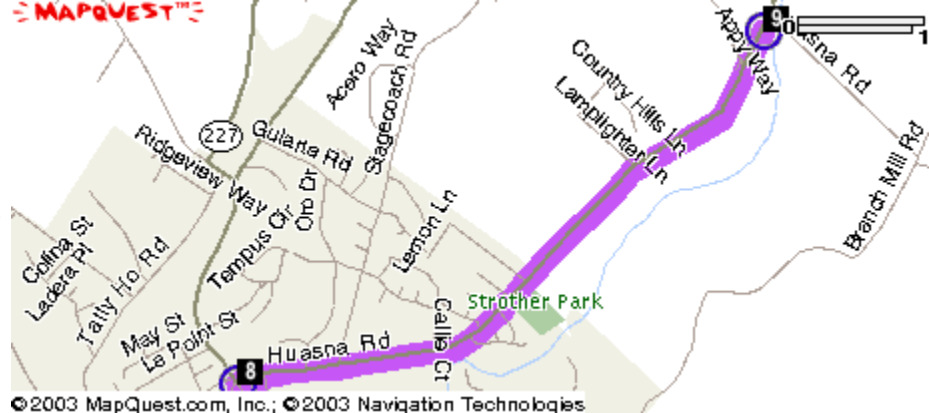

## To Get To Camp French:

Traveling either north or south on Hwy. 101, take the Grand Ave. exit in Arroyo Grande.

Turn east and follow the signs to Lopez Lake.

### Driving Approximate

Direction

Mileage

Maps

Turn east on CA-227/E. Grand Ave. Continue to follow CA-227

.8 Miles

Stay straight to go onto Huasna Rd.

1.6 Miles

Stay straight to go onto Lopez Rd  
8.1 Miles

Before entering Lopez Lake park, turn right onto Hi Mountain Rd. (Just after bridge.)  
.8 Miles

Turn left (up hill) onto Upper Lopez Canyon Rd  
~2 Miles

Turn left into Camp French entrance.