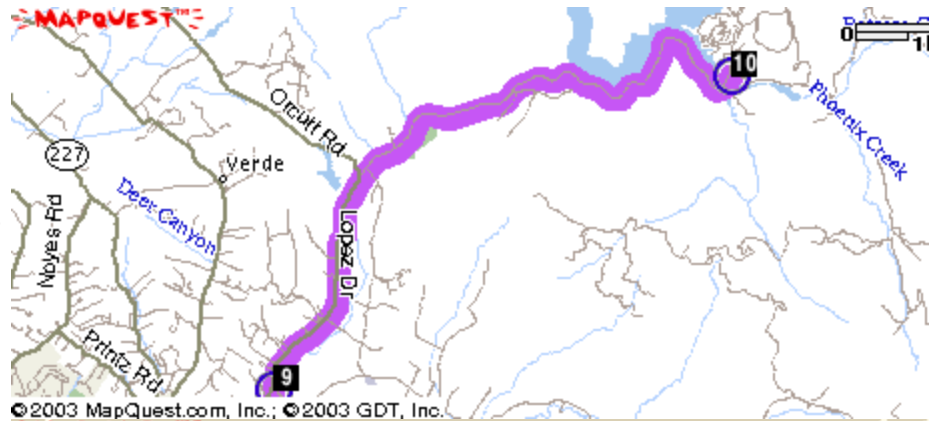

## To Get To Camp French:

Traveling either north or south on Hwy. 101, take the Grand Ave. exit in Arroyo Grande.

Turn east and follow the signs to Lopez Lake.

### Driving Approximate

Direction

Mileage

Maps

Turn east on CA-227/E. Grand Ave. Continue to follow CA-227

.8 Miles

Stay straight to go onto Huasna Rd.

1.6 Miles

Stay straight to go onto Lopez Rd  
8.1 Miles

Before entering Lopez Lake park, turn right onto Hi Mountain Rd. (Just after bridge.)  
.8 Miles

Turn left (up hill) onto Upper Lopez Canyon Rd  
~2 Miles

Turn left into Camp French entrance.