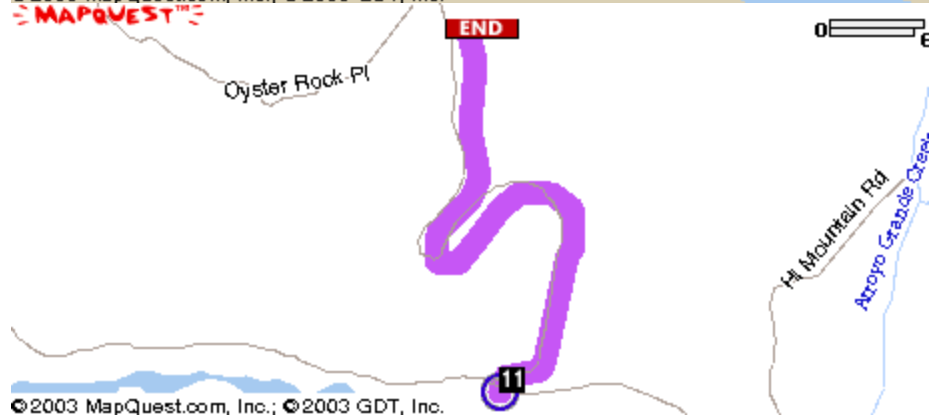

## To Get To Camp French:

Traveling either north or south on Hwy. 101, take the Grand Ave. exit in Arroyo Grande.

Turn east and follow the signs to Lopez Lake.

### Driving Approximate

Direction

Mileage

Maps

Turn east on CA-227/E. Grand Ave. Continue to follow CA-227

.8 Miles

Stay straight to go onto Huasna Rd.

1.6 Miles

Stay straight to go onto Lopez Rd  
8.1 Miles

Before entering Lopez Lake park, turn right onto Hi Mountain Rd. (Just after bridge.)  
.8 Miles

Turn left (up hill) onto Upper Lopez Canyon Rd  
~2 Miles

Turn left into Camp French entrance.