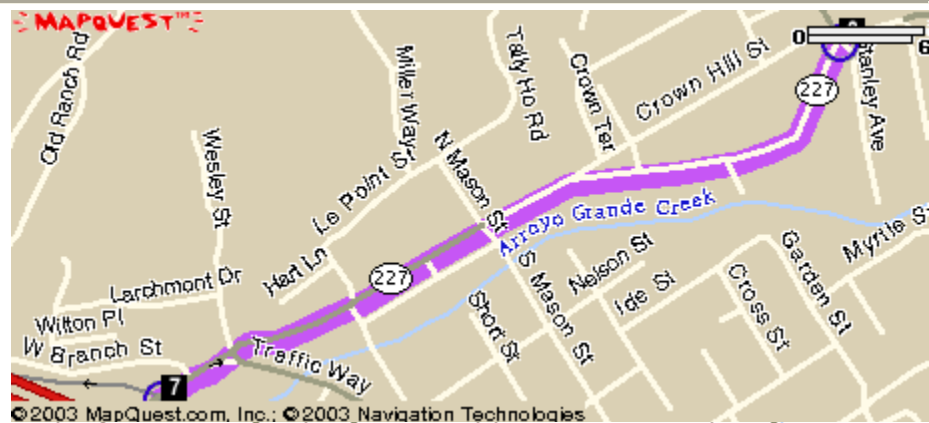

## To Get To Camp French:

Traveling either north or south on Hwy. 101, take the Grand Ave. exit in Arroyo Grande.

Turn east and follow the signs to Lopez Lake.

### Driving Approximate

Direction

Mileage

Maps

Turn east on CA-227/E. Grand Ave. Continue to follow CA-227

.8 Miles

Stay straight to go onto Huasna Rd.

1.6 Miles

Stay straight to go onto Lopez Rd  
8.1 Miles

Before entering Lopez Lake park, turn right onto Hi Mountain Rd. (Just after bridge.)  
.8 Miles

Turn left (up hill) onto Upper Lopez Canyon Rd  
~2 Miles

Turn left into Camp French entrance.