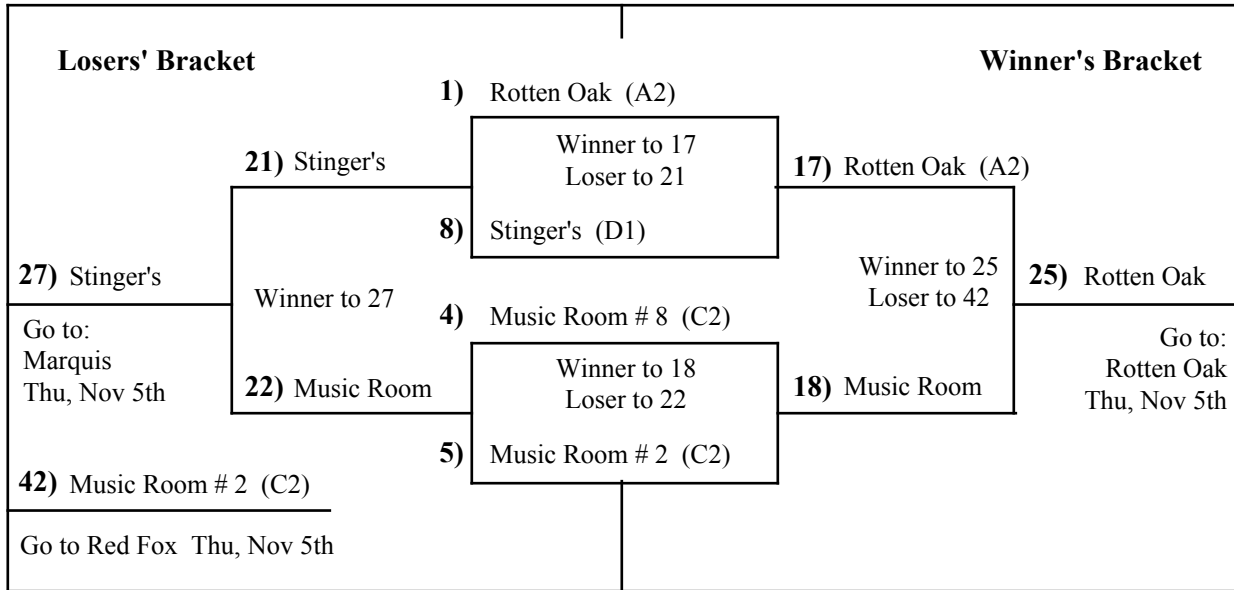

Inland Empire Pool League

Team Playoffs for Fall 2009

PLAYOFF SHEET A WEEK ONE

Date: October 29th, 2009

Location: Sports Page - 1225 E. Lynnwood Drive, San Bernardino (909) 883-6325

Date: October 29th, 2009