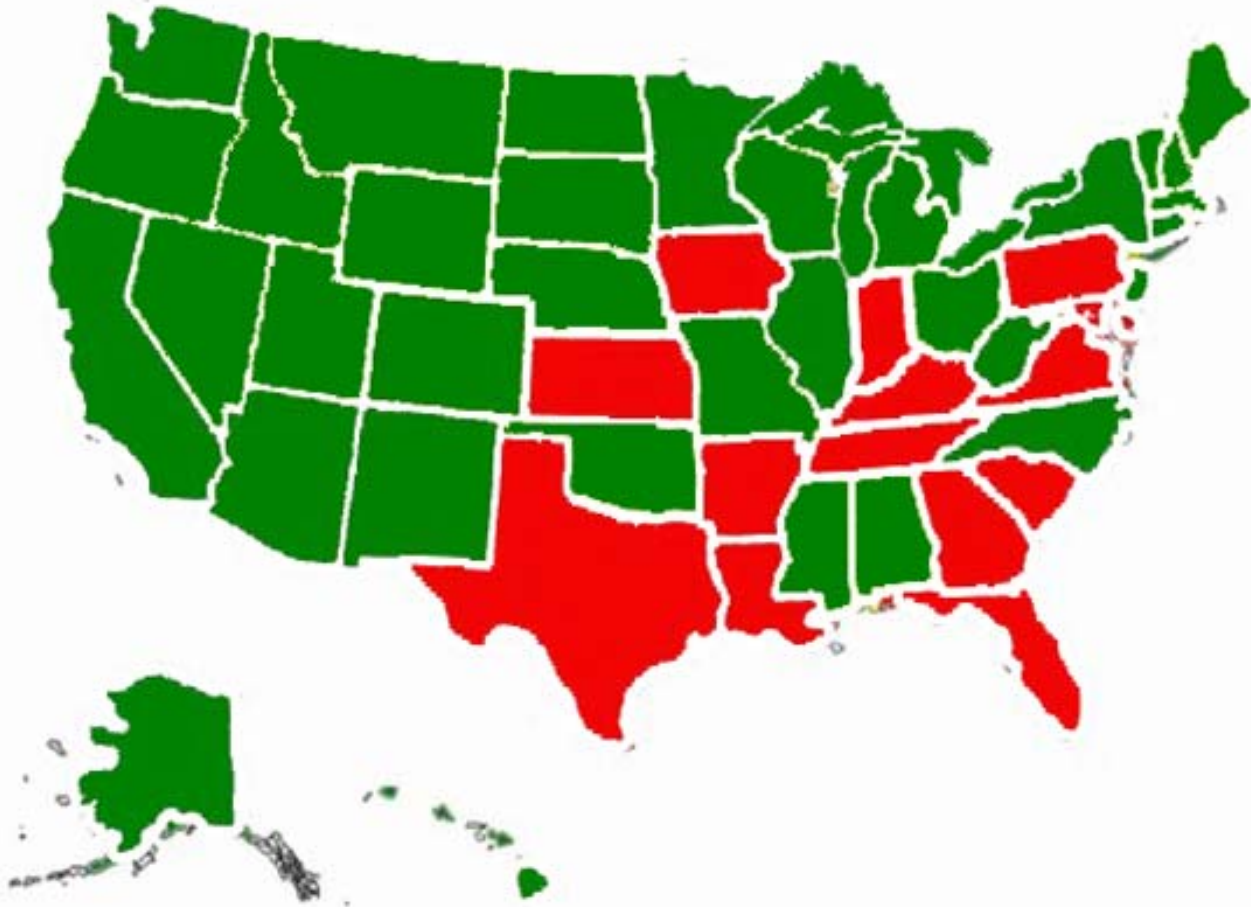

# **Pennsylvania Voting Crisis**

**"High risk for compromised elections"**

**Red=No Voter-Verified Paper Ballot**

**Green=Voter-Verified Paper Ballot Mandated or Used**

**CoalitionforVotingIntegrity.org**