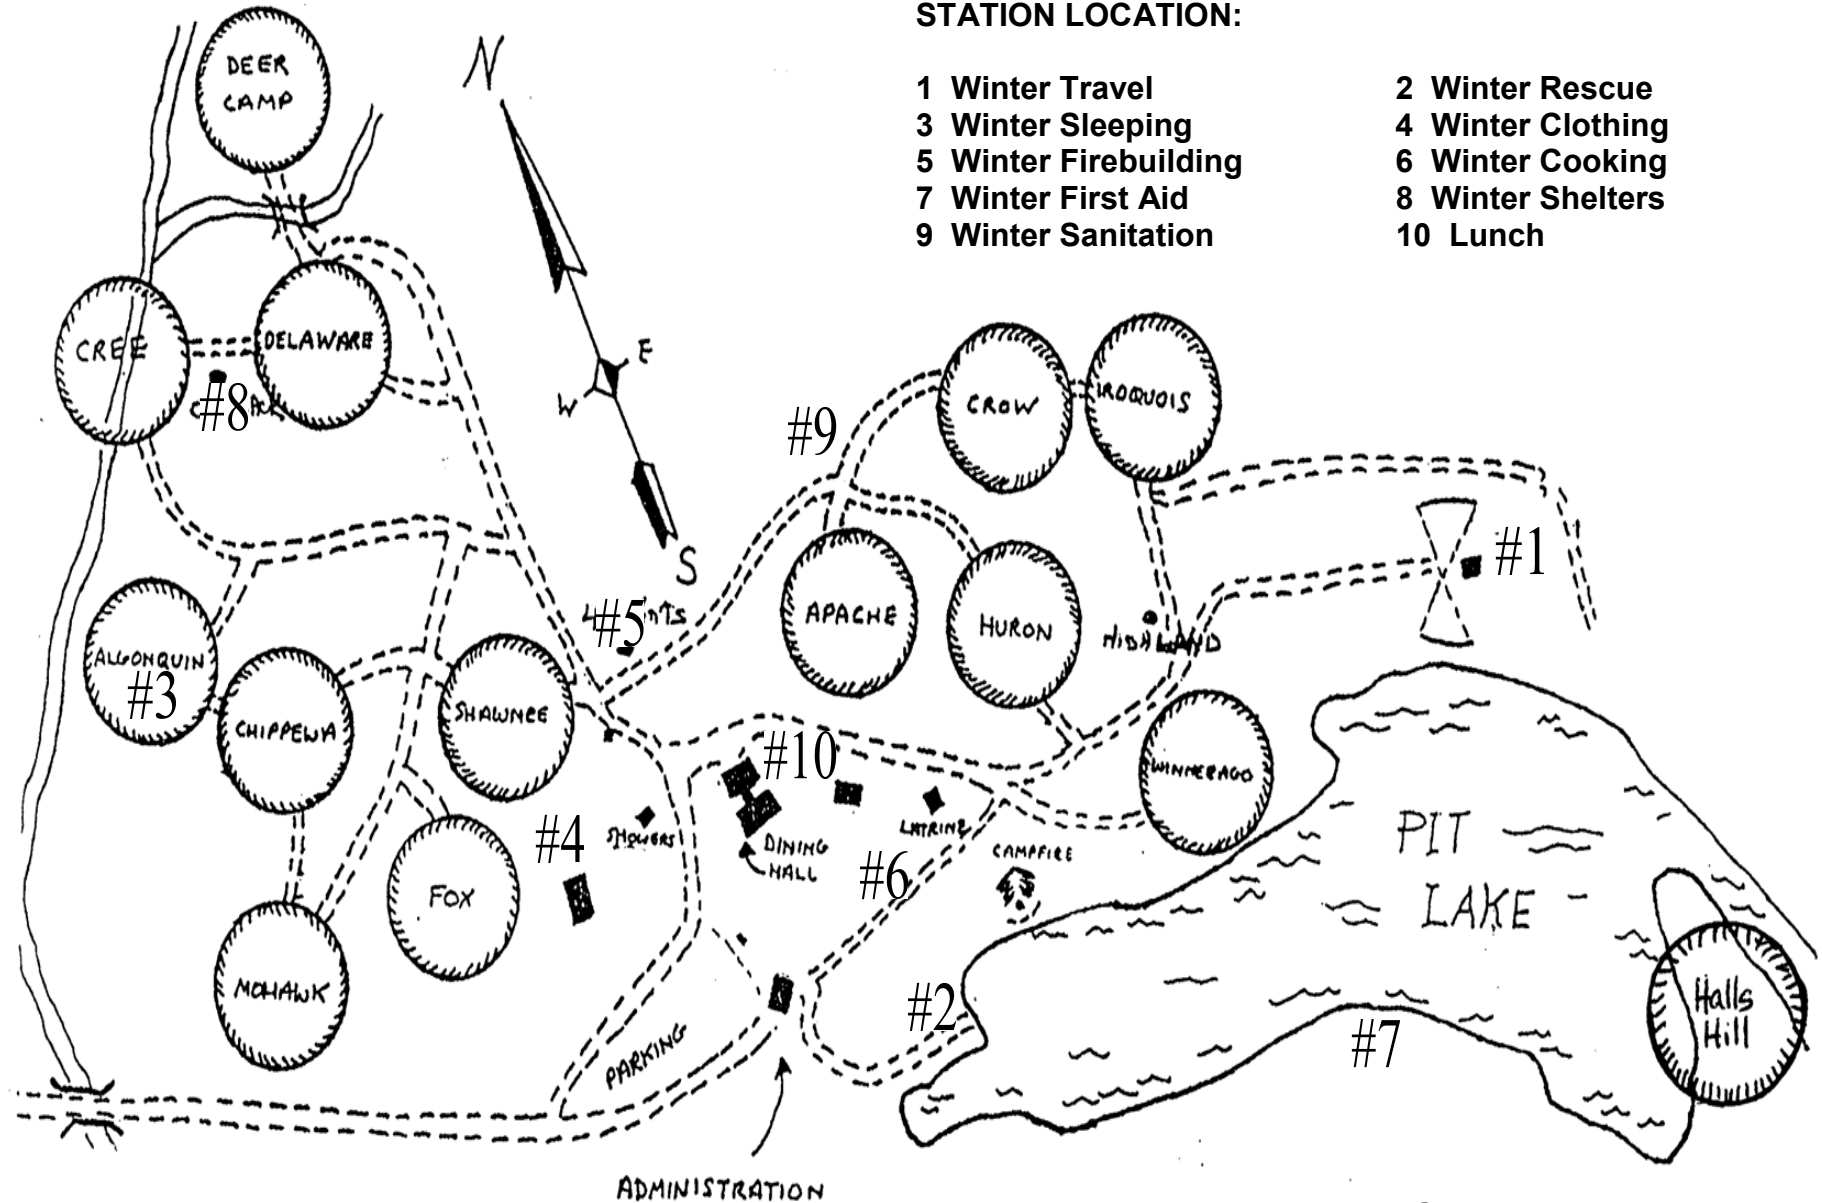

CAMP CHIEF LITTLE TURTLE

STATION LOCATION:

- | | |
|-----------------------|-------------------|
| 1 Winter Travel | 2 Winter Rescue |
| 3 Winter Sleeping | 4 Winter Clothing |
| 5 Winter Firebuilding | 6 Winter Cooking |
| 7 Winter First Aid | 8 Winter Shelters |
| 9 Winter Sanitation | 10 Lunch |

WARNING:
NO TRAVELING ON PIT LAKE
ICE MAY BE SOFT AND DANGEROUS