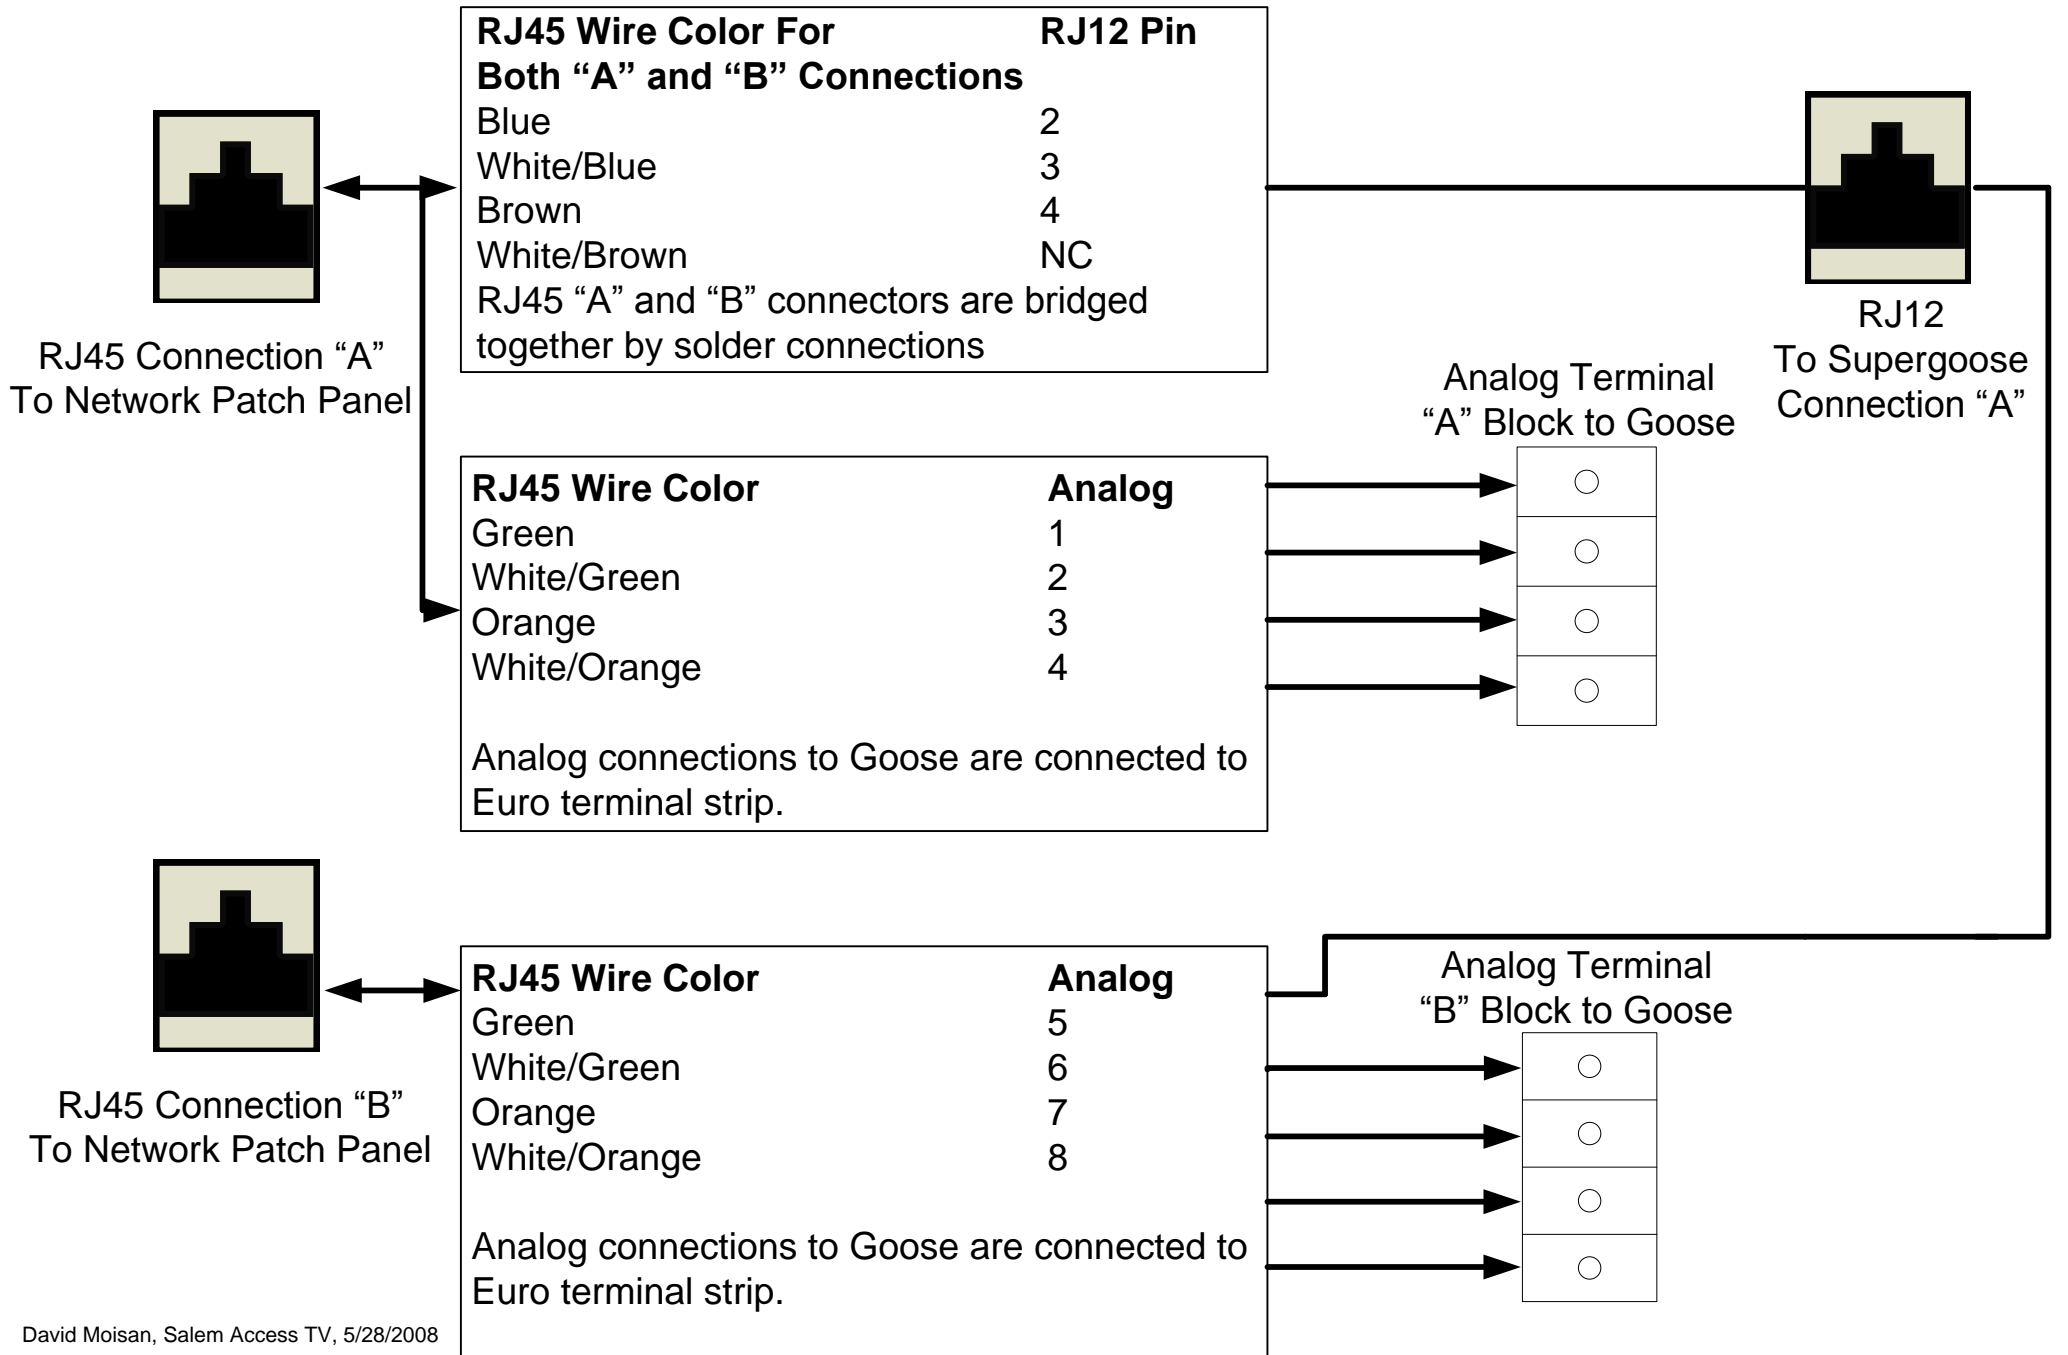

Salem Access TV  
Supergoose Sensor Breakout Box "M"  
Master Box Diagram

# Salem Access TV Supergoose Sensor Breakout Box "A" & "B" Diagram