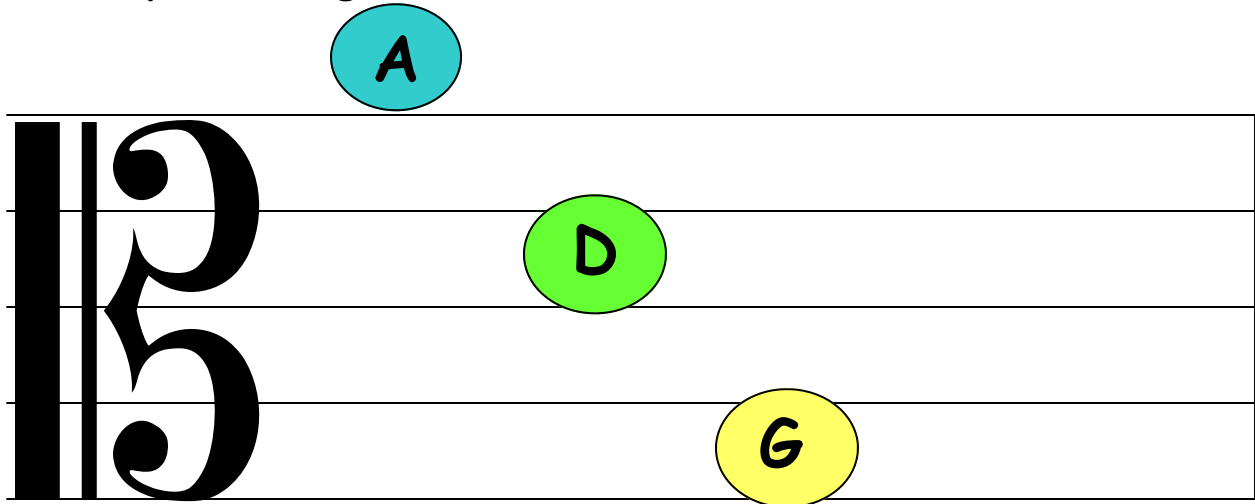

Viola Fingerings

The Open Strings

On the Instrument:

x1	C#/Db	G#/Ab	D#/Eb	A#/Bb
1	D	A	E	B
Lo2	D#/Eb	A#/Bb	F	C
Hi2	E	B	F#/Gb	C#/Db
3	F	C	G	D
X3	G	C#/Db	G#/Ab	D#/Eb
4	G#/Ab	D	A	E