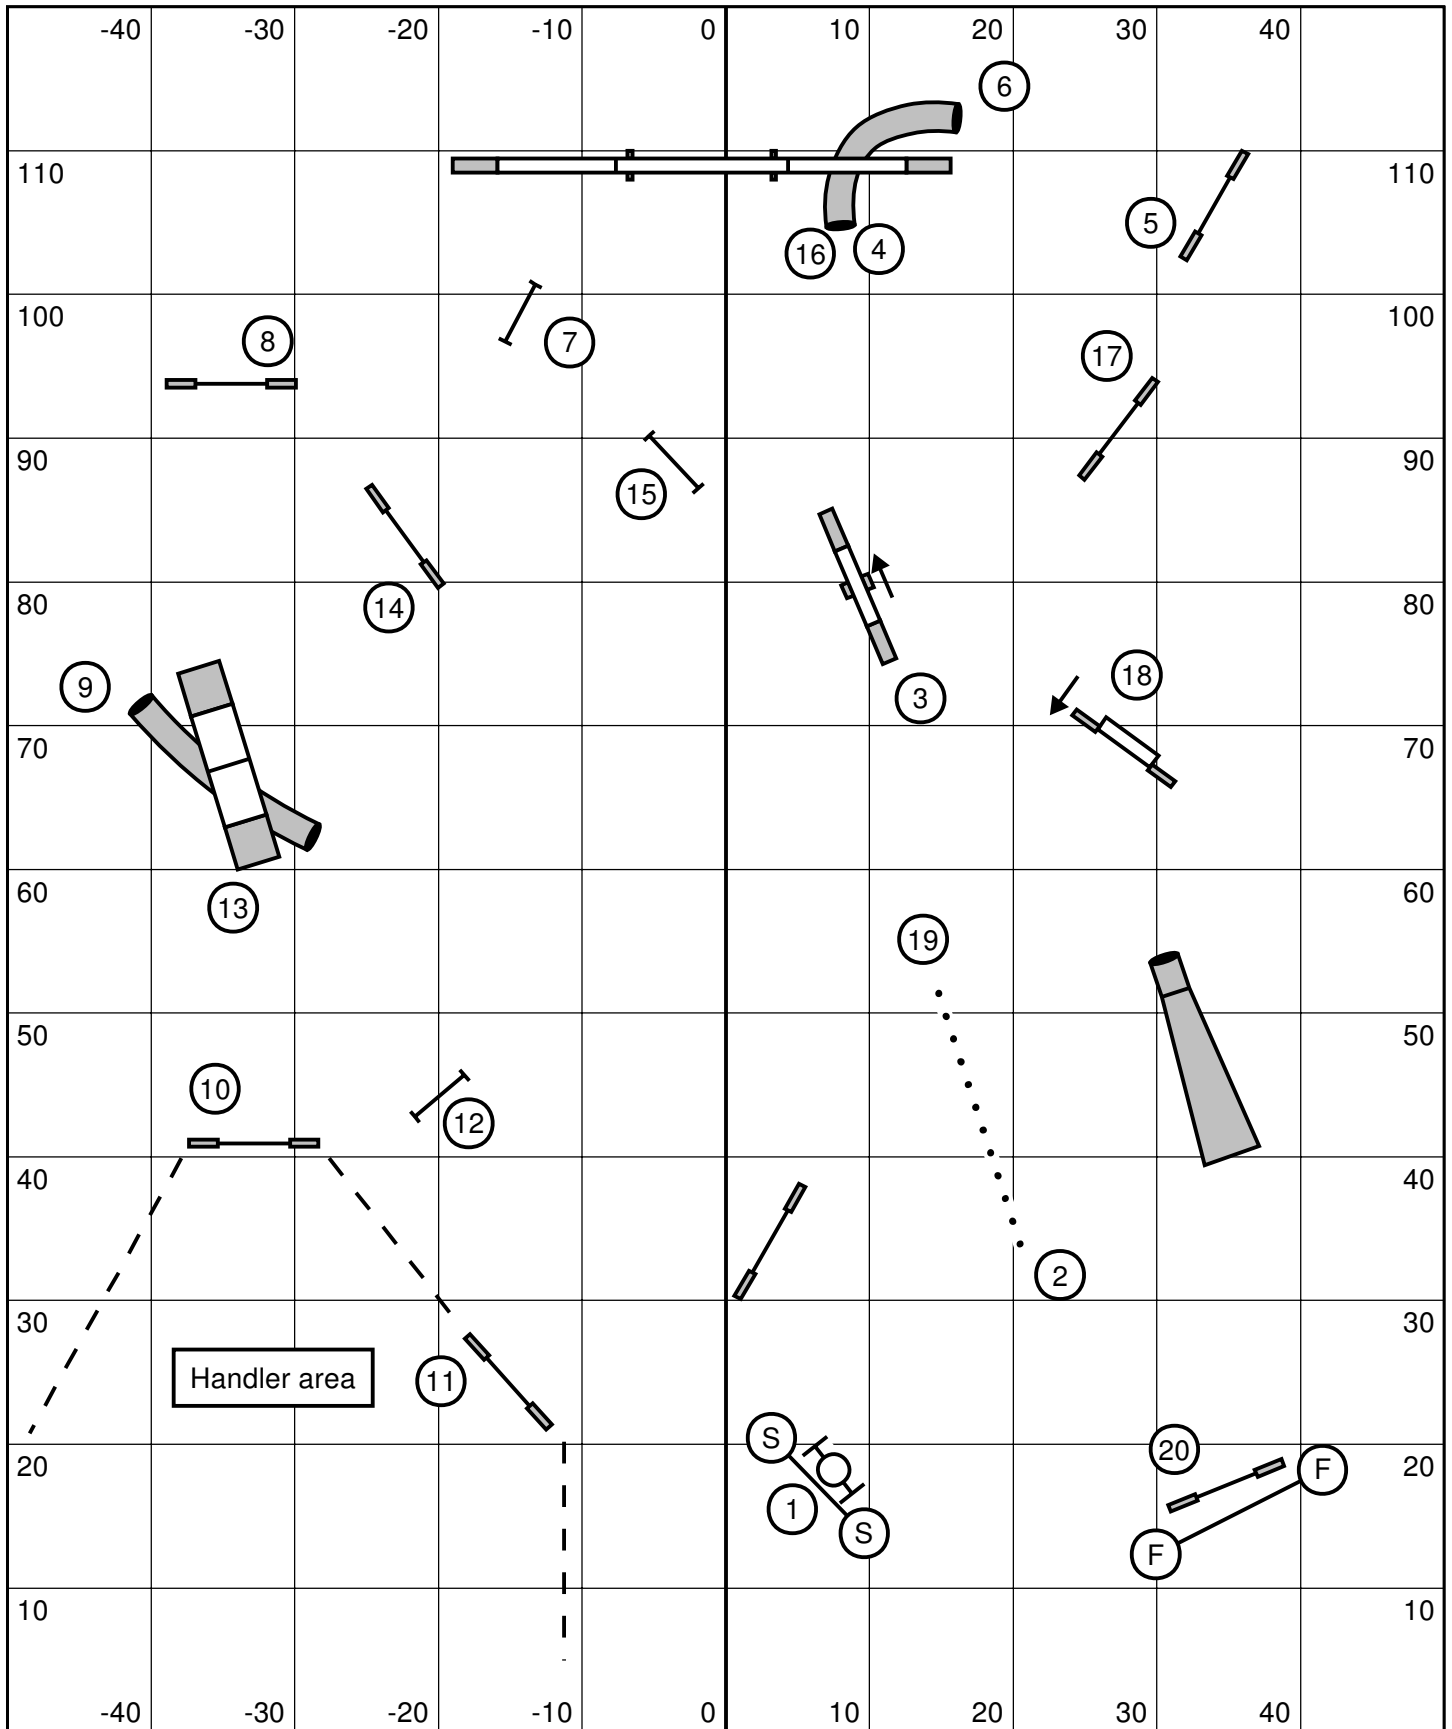

Masters/P3 Jumpers
 Mid-Atlantic Madness Gamber, MD
 September 21, 2008 Judge: Kim Bradley

Masters/P3 Pairs
 Mid-Atlantic Madness Gamber, MD
 September 20, 2008 Judge: Kim Bradley
 First dog runs #1=10, second dog runs #11-20

Masters/P3 Snooker
 Mid-Atlantic Madness Gamber, MD
 September 21, 2008 Judge: Kim Bradley

22/26-54 sec. 16-55 sec. 12-57 sec. Perf. +2,
 combinations may be taken in any order/direction in the
 opening, but must be taken as marked in the closing.
 #2 bidirectional in closing.