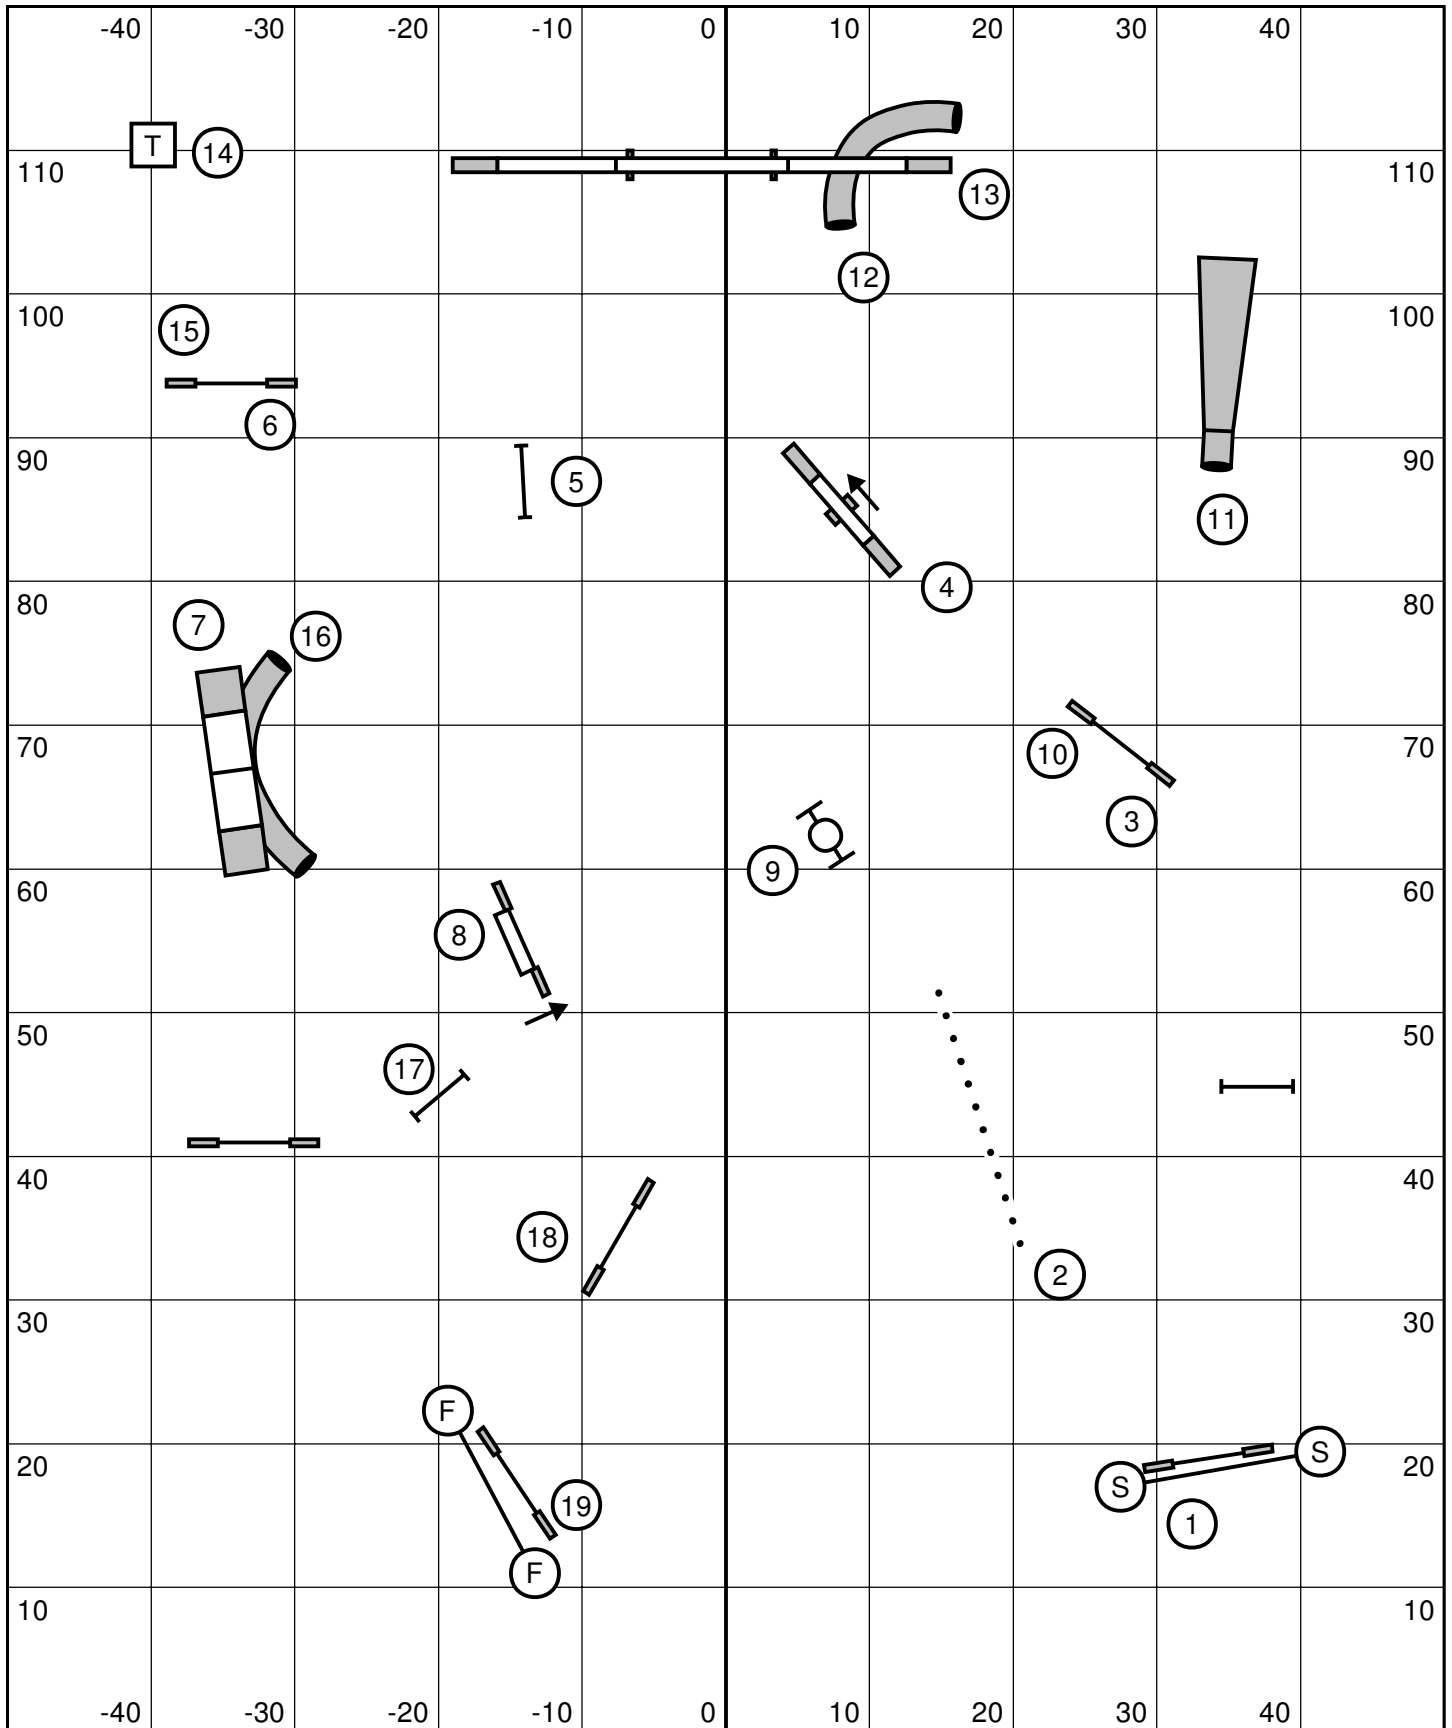

Masters/P3 Jumpers
 Mid-Atlantic Madness Gamber, MD
 September 21, 2008 Judge: Kim Bradley

Masters/P3 Pairs
 Mid-Atlantic Madness Gamber, MD
 September 20, 2008 Judge: Kim Bradley
 First dog runs #1=10, second dog runs #11-20

Masters/P3 Snooker
 Mid-Atlantic Madness Gamber, MD
 September 21, 2008 Judge: Kim Bradley

22/26-54 sec. 16-55 sec. 12-57 sec. Perf. +2,
 combinations may be taken in any order/direction in the
 opening, but must be taken as marked in the closing.
 #2 bidirectional in closing.