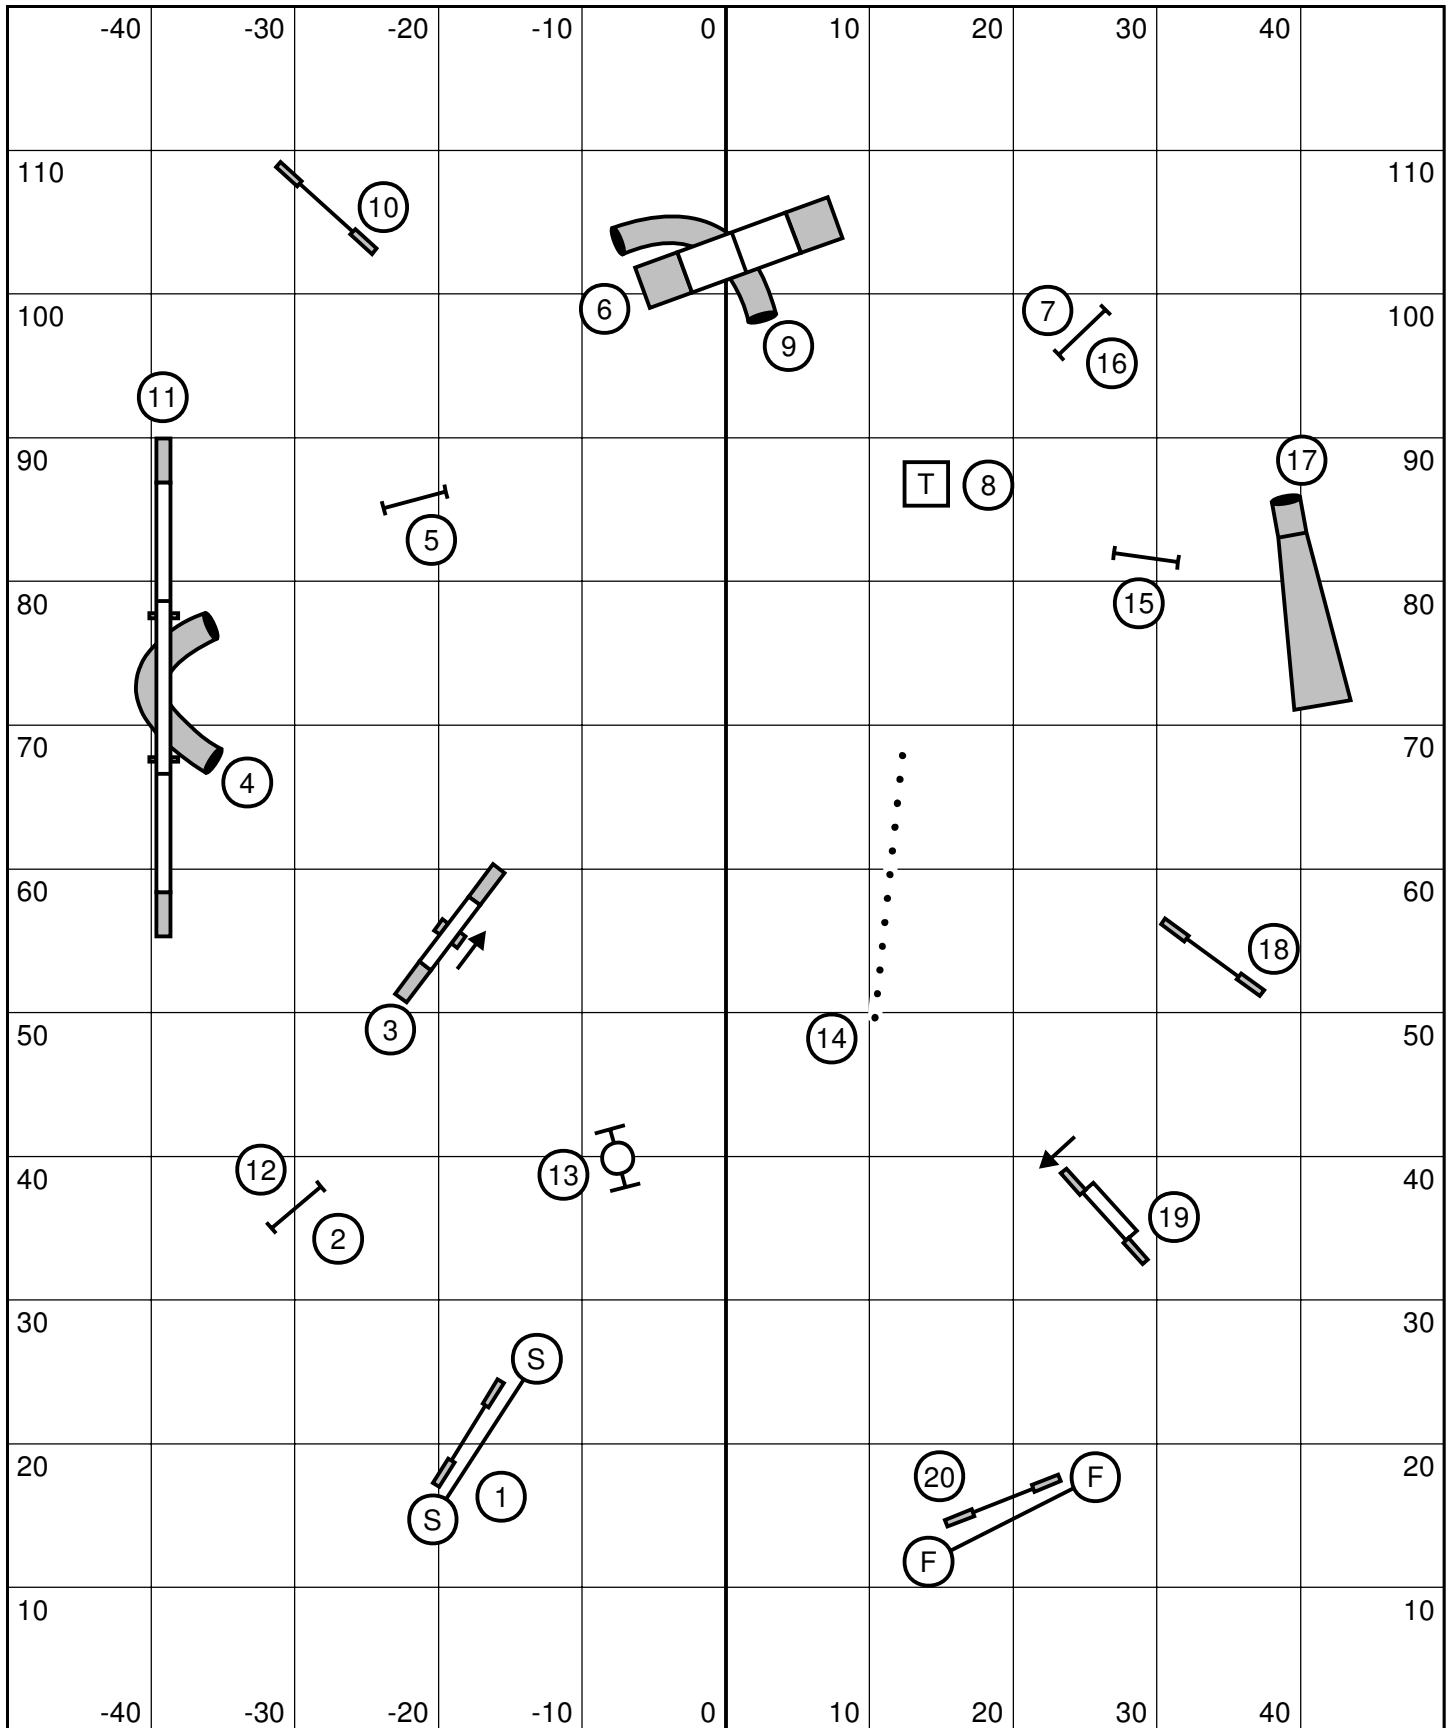

Masters/P3 Standard
Mid-Atlantic Madness Gamber, MD
September 21, 2008 Judge: Kim Bradley