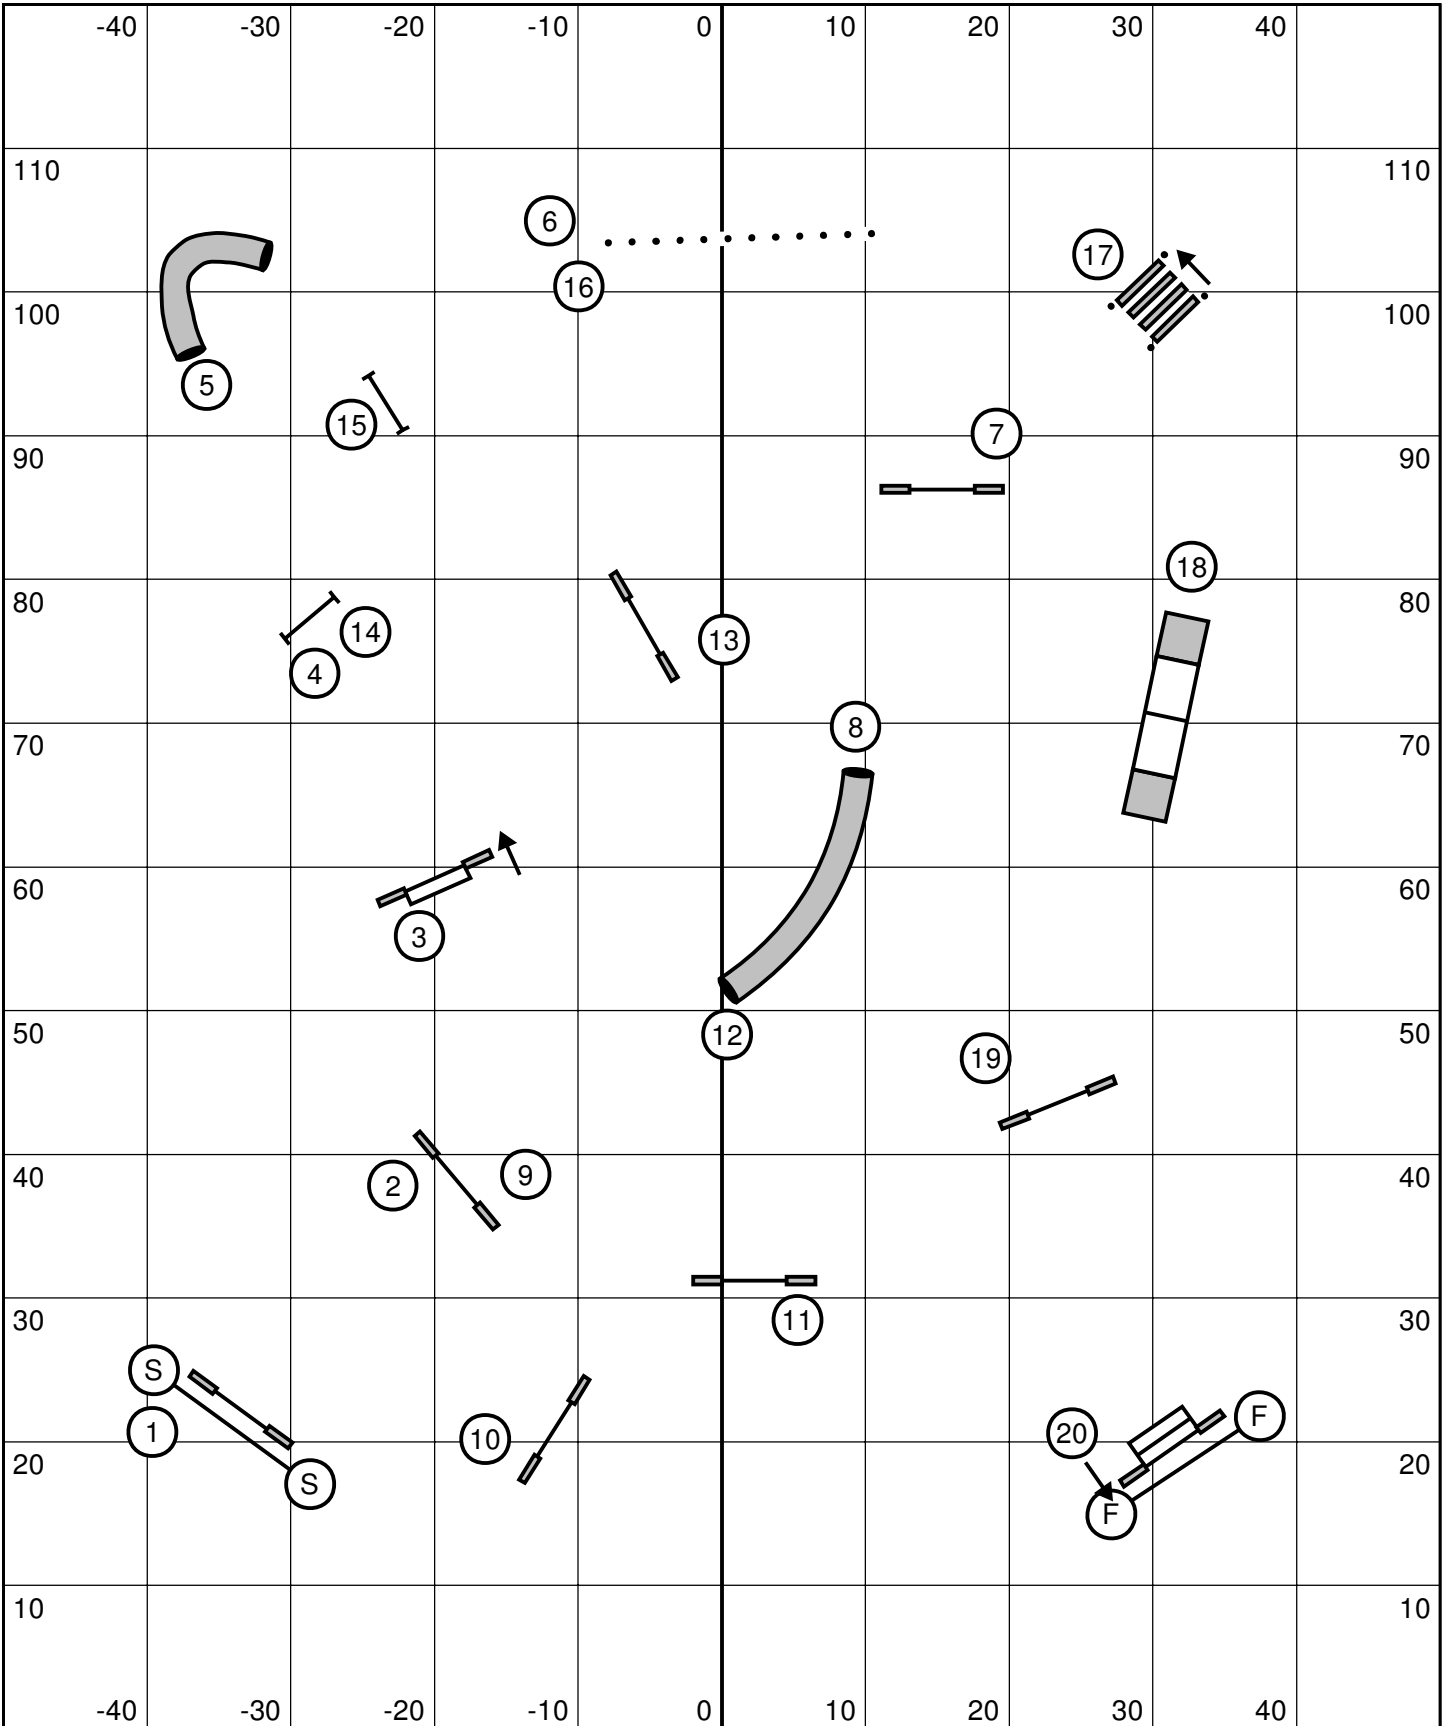

Masters/P3 Standard
Mid-Atlantic Madness Gamber, MD
September 21, 2008 Judge: Kim Bradley

Steeplechase/Performance Speed Jumping Finals
Mid-Atlantic Madness Gamber, MD
September 21, 2008 Judge: Kim Bradley