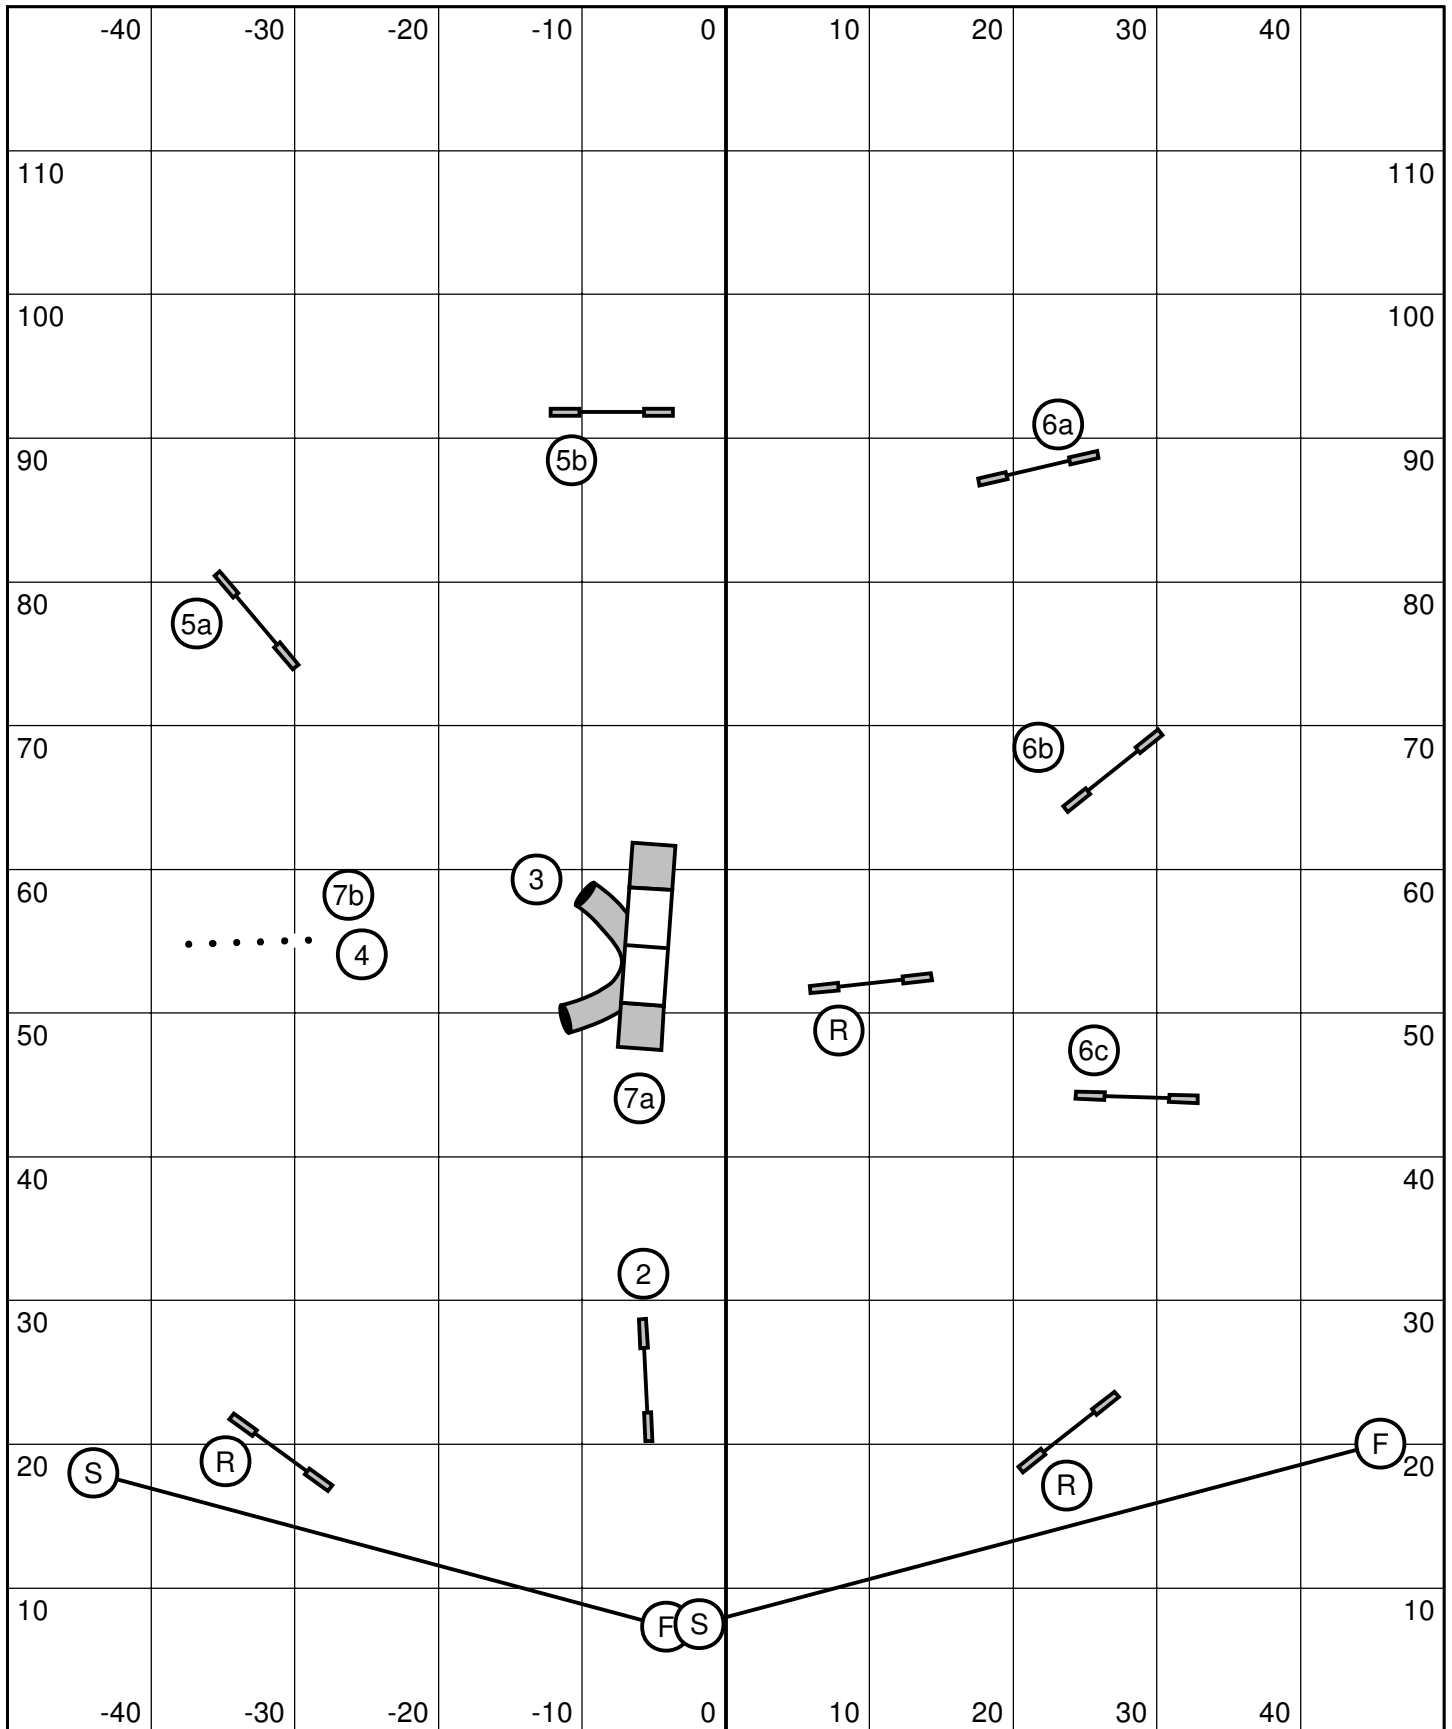

Masters/P3 Jumpers
 Mid-Atlantic Madness Gamber, MD
 September 21, 2008 Judge: Kim Bradley

Masters/P3 Pairs
 Mid-Atlantic Madness Gamber, MD
 September 20, 2008 Judge: Kim Bradley
 First dog runs #1=10, second dog runs #11-20

Masters/P3 Snooker
 Mid-Atlantic Madness Gamber, MD
 September 21, 2008 Judge: Kim Bradley

22/26-54 sec. 16-55 sec. 12-57 sec. Perf. +2,
 combinations may be taken in any order/direction in the
 opening, but must be taken as marked in the closing.
 #2 bidirectional in closing.