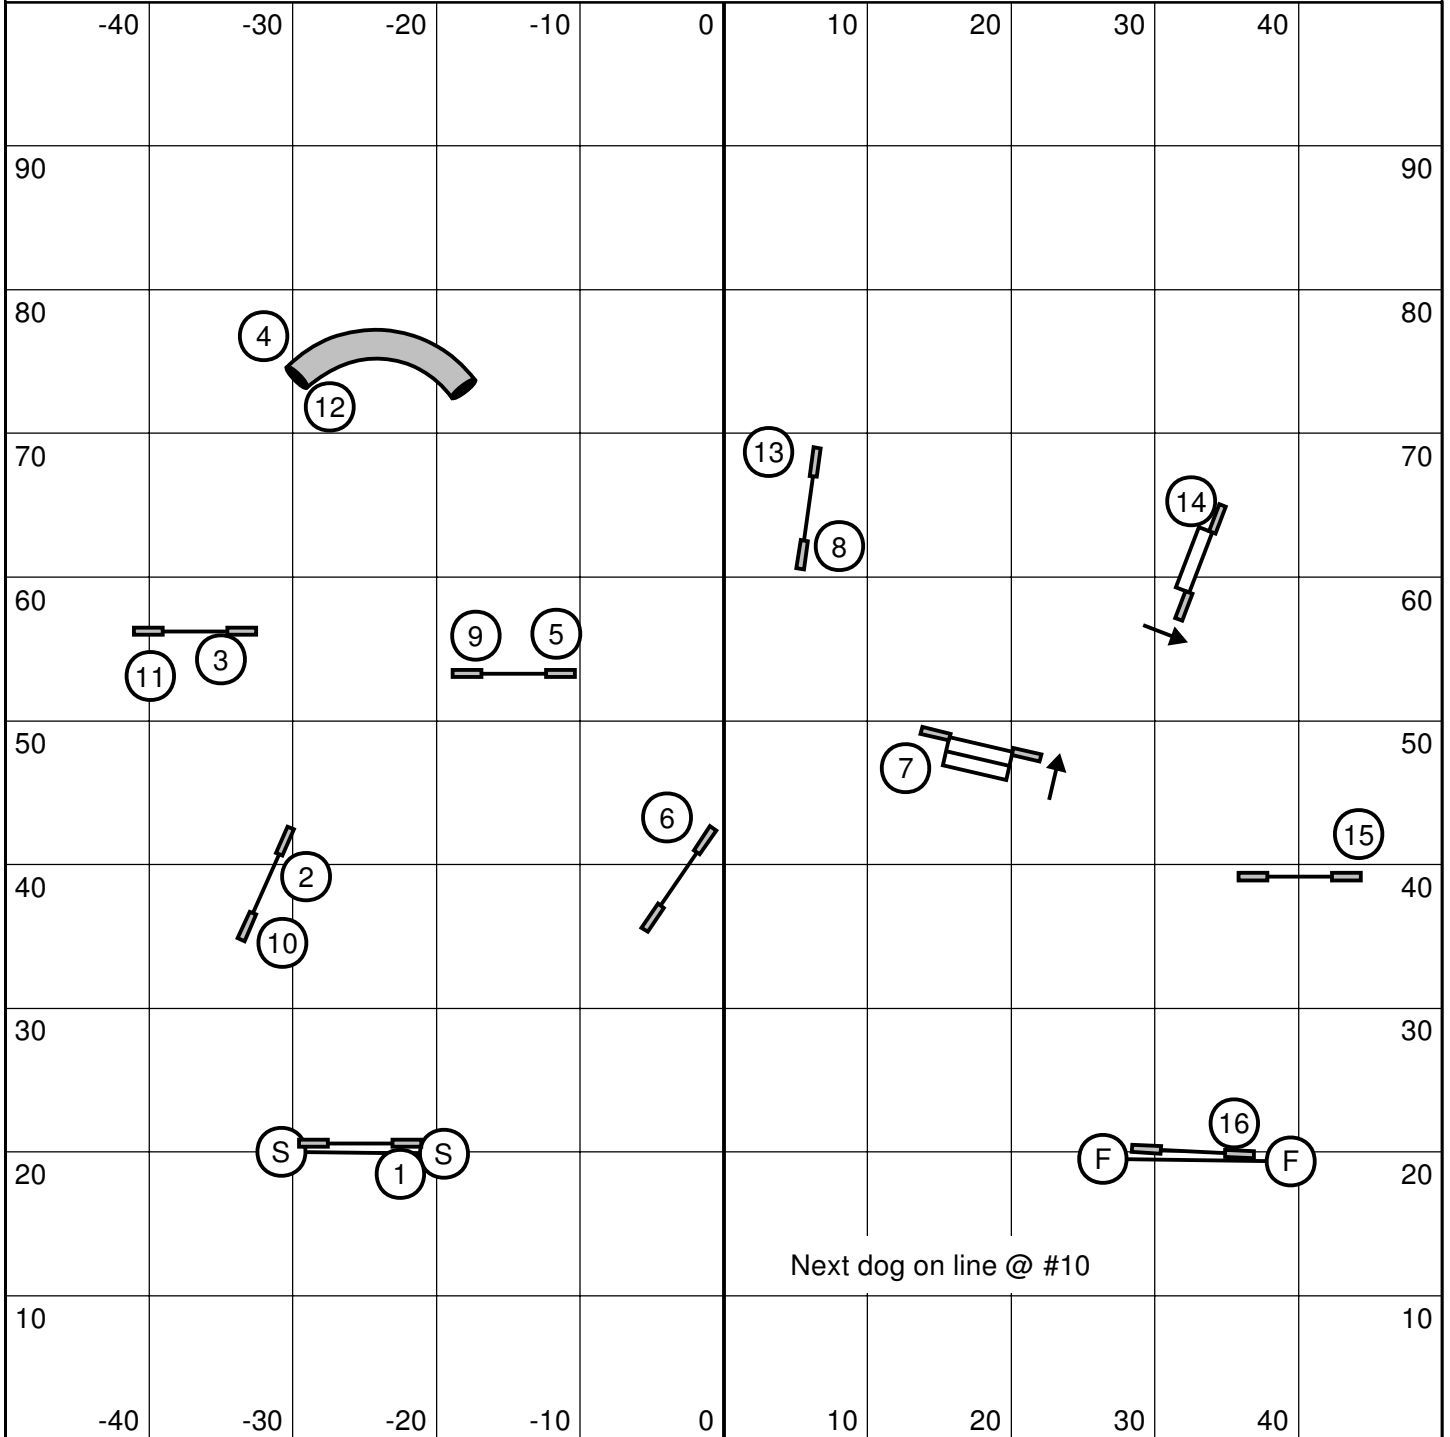

Starters/P1 Jumpers

MidAtlantic Madness

September 21, 2008

Megan Foster