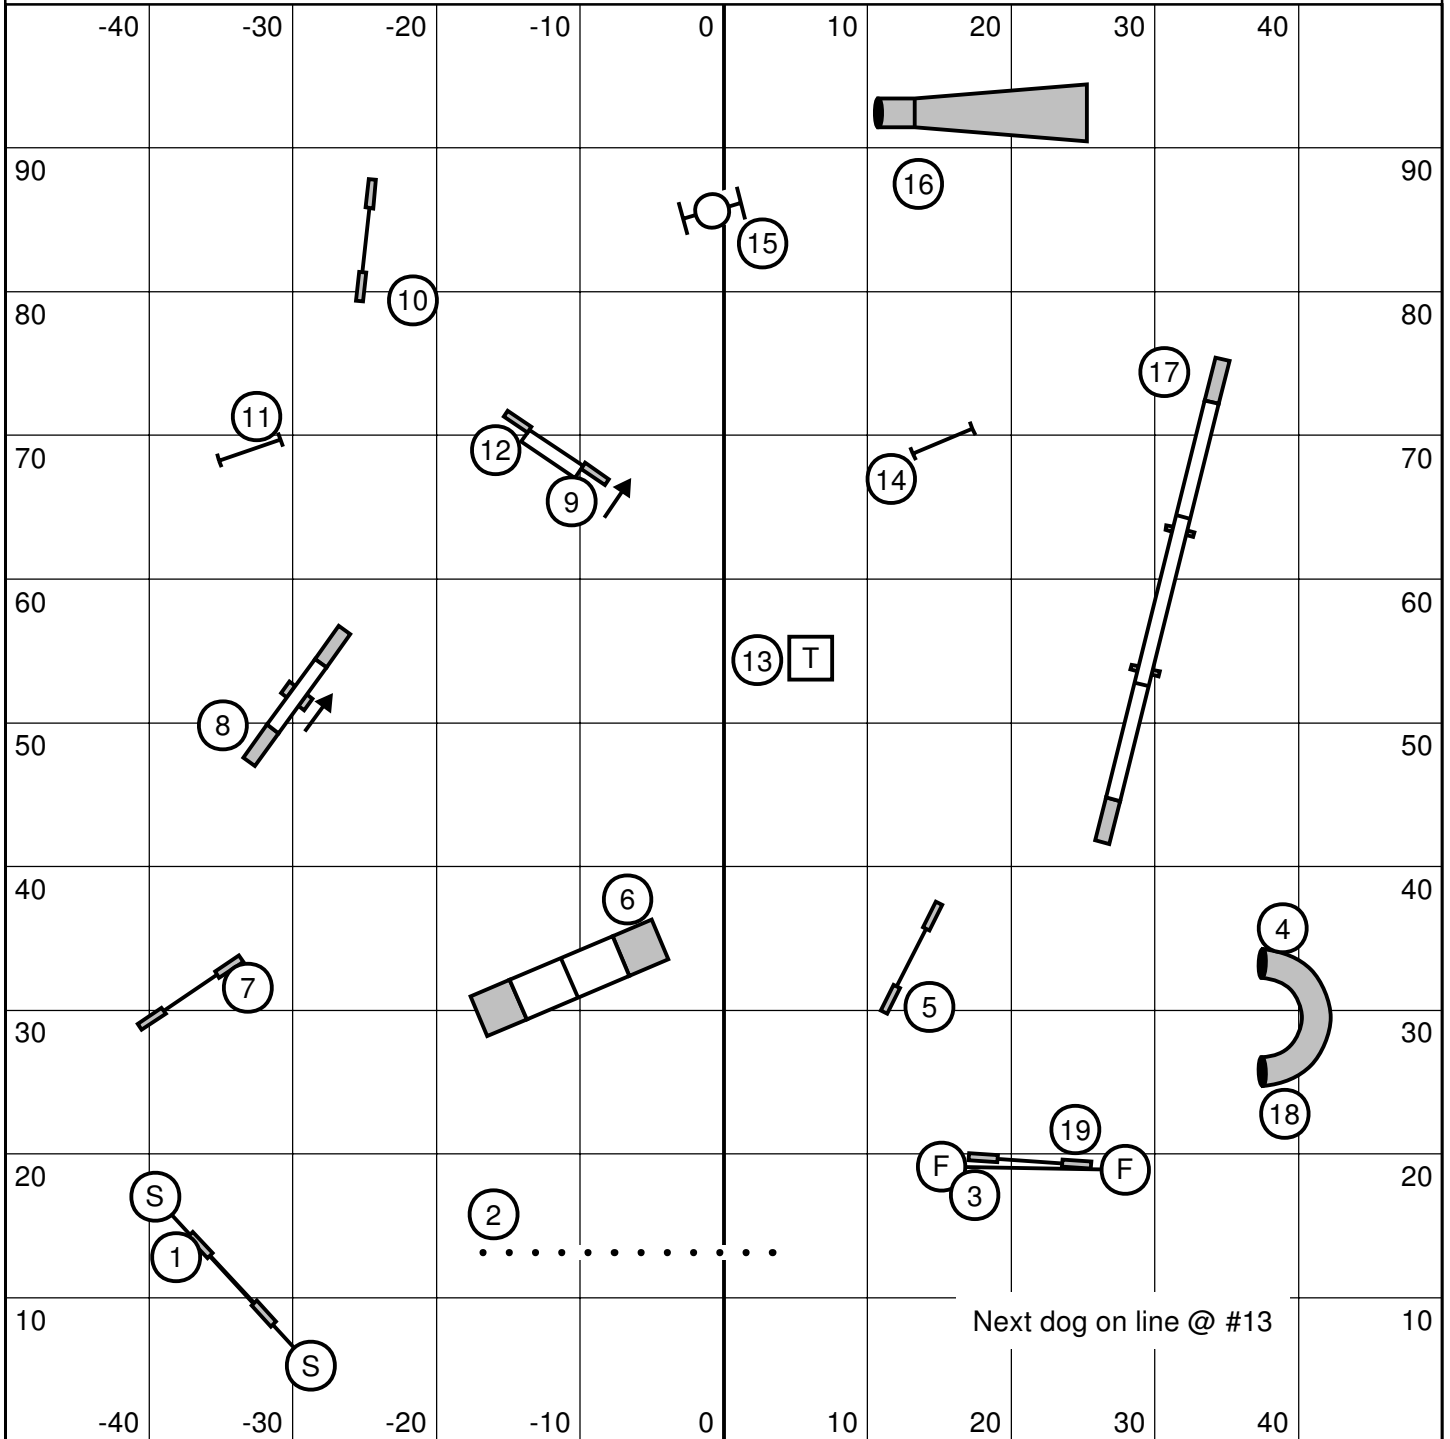

Advanced/P2 Standard

MidAtlantic Madness September 20, 2008 Megan Foster