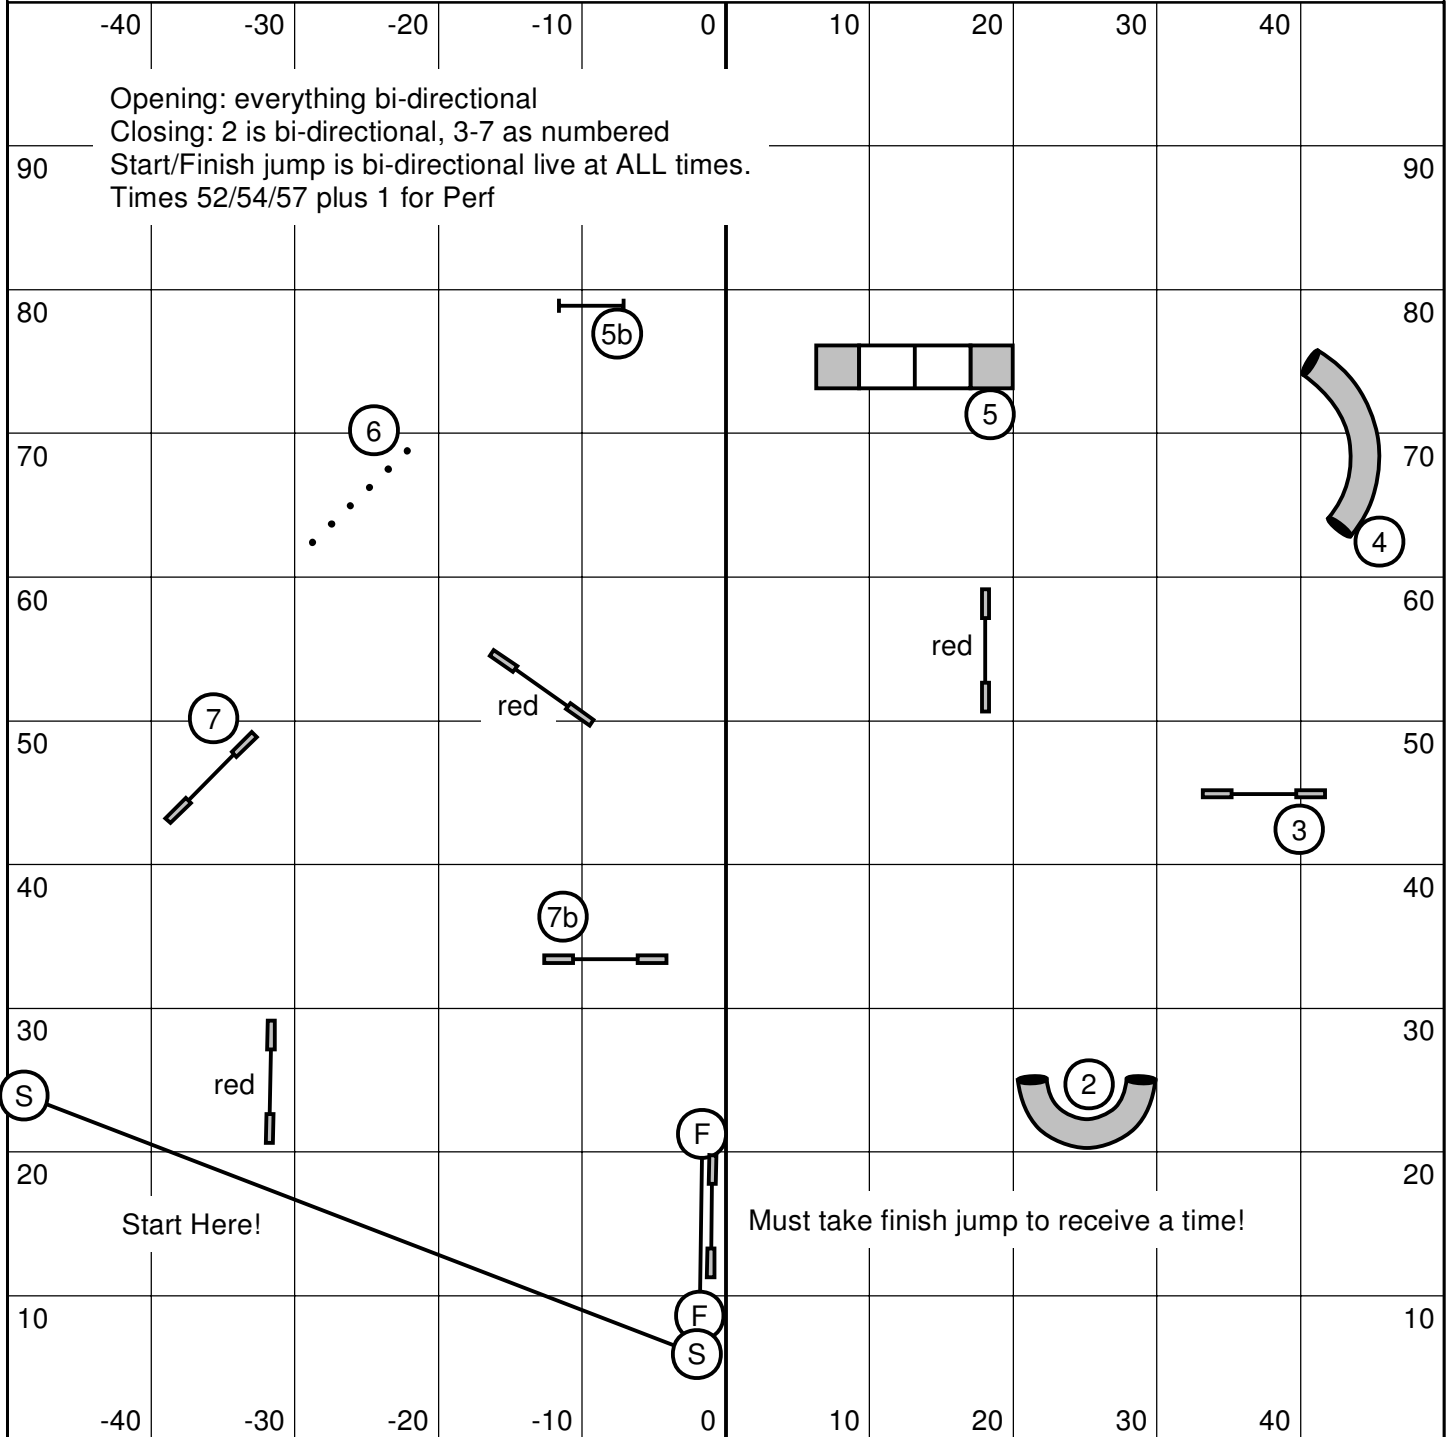

Advanced/P2 Gamblers

MidAtlantic Madness

September 20, 2008

Megan Foster

1-3-5-7, dogwalk 7
 30 second opening
 back to back OK, contact to contact OK
 TIMES: (big to little) 15/16/18 plus 1 for Perf

Advanced/P2 Jumpers

Megan Foster

Opening: everything bi-directional
 Closing: 2 is bi-directional, 3-7 as numbered
 Start/Finish jump is bi-directional live at ALL times.
 Times 52/54/57 plus 1 for Perf

Advanced/P2 Standard