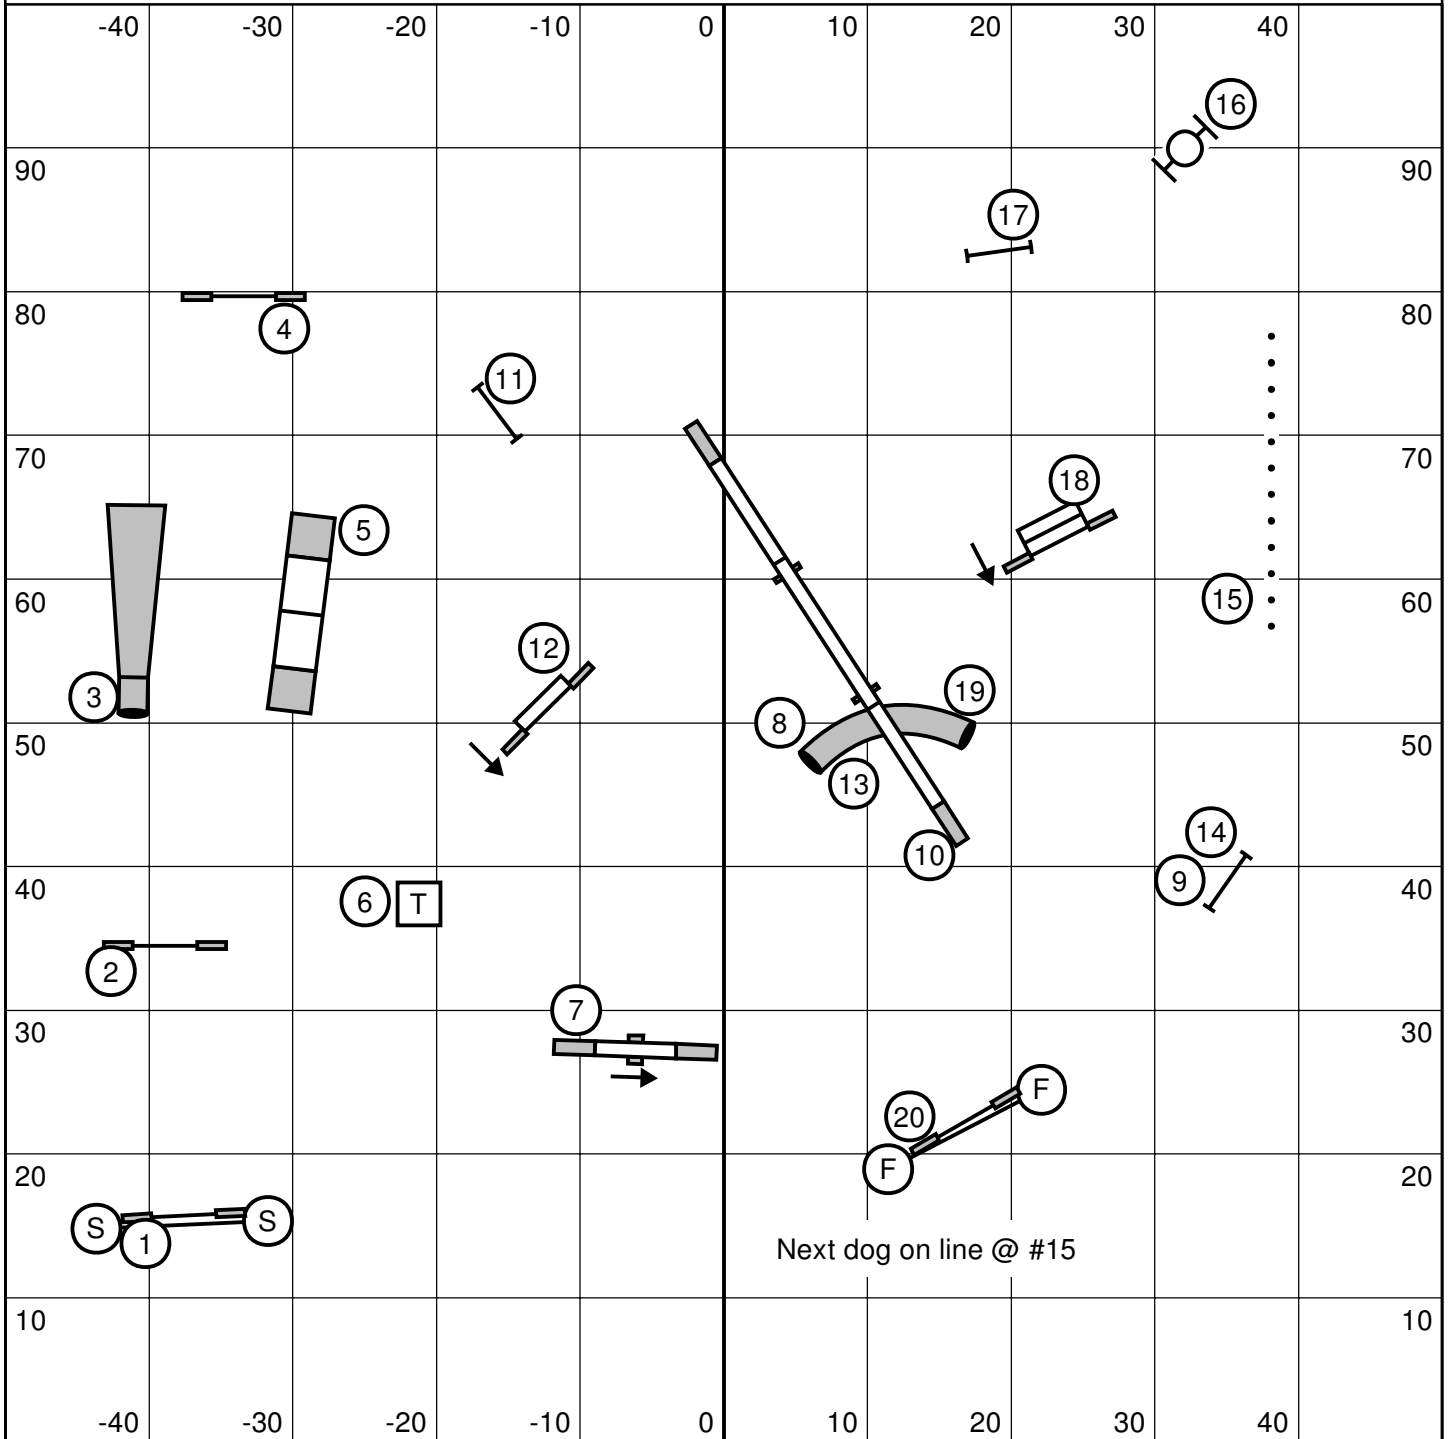

Advanced/P2 Standard

MidAtlantic Madness

September 21, 2008

Megan Foster