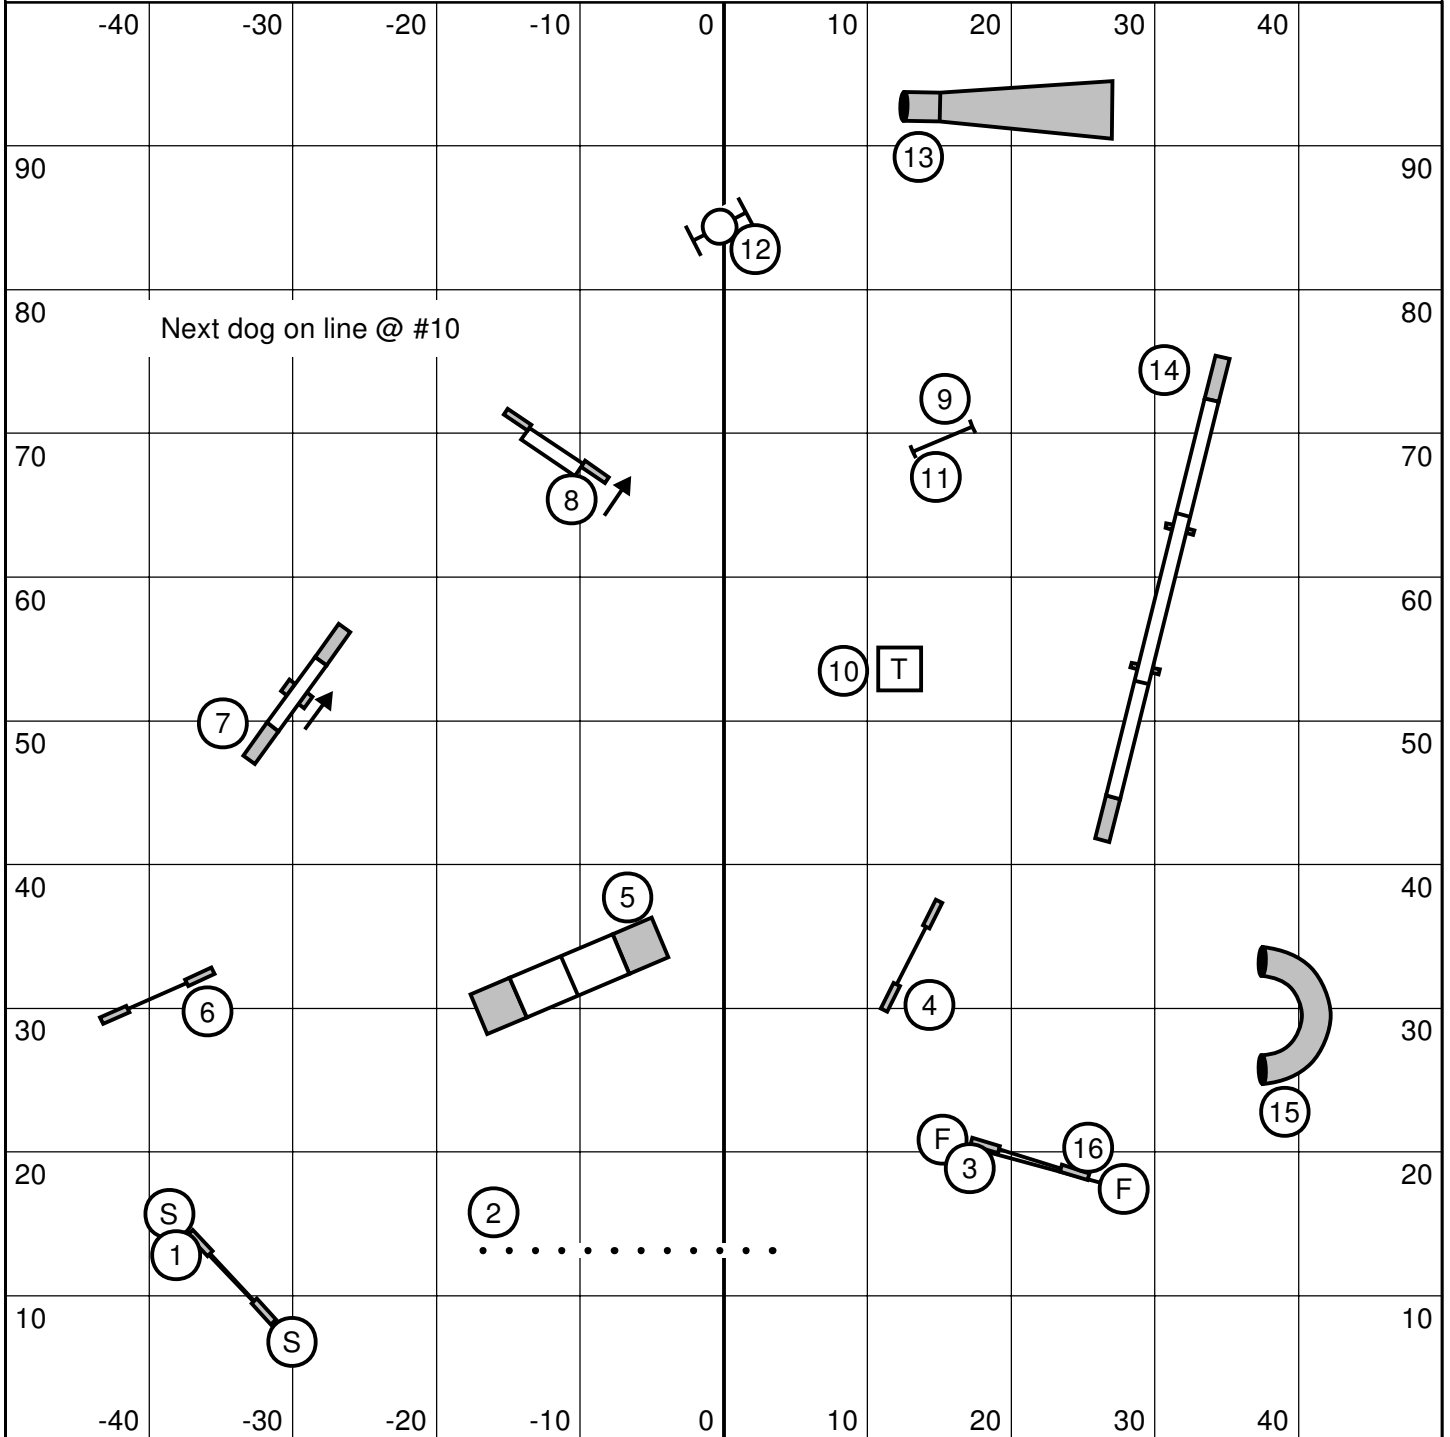

Starters/P1 Standard

MidAtlantic Madness

September 20, 2008

Megan Foster