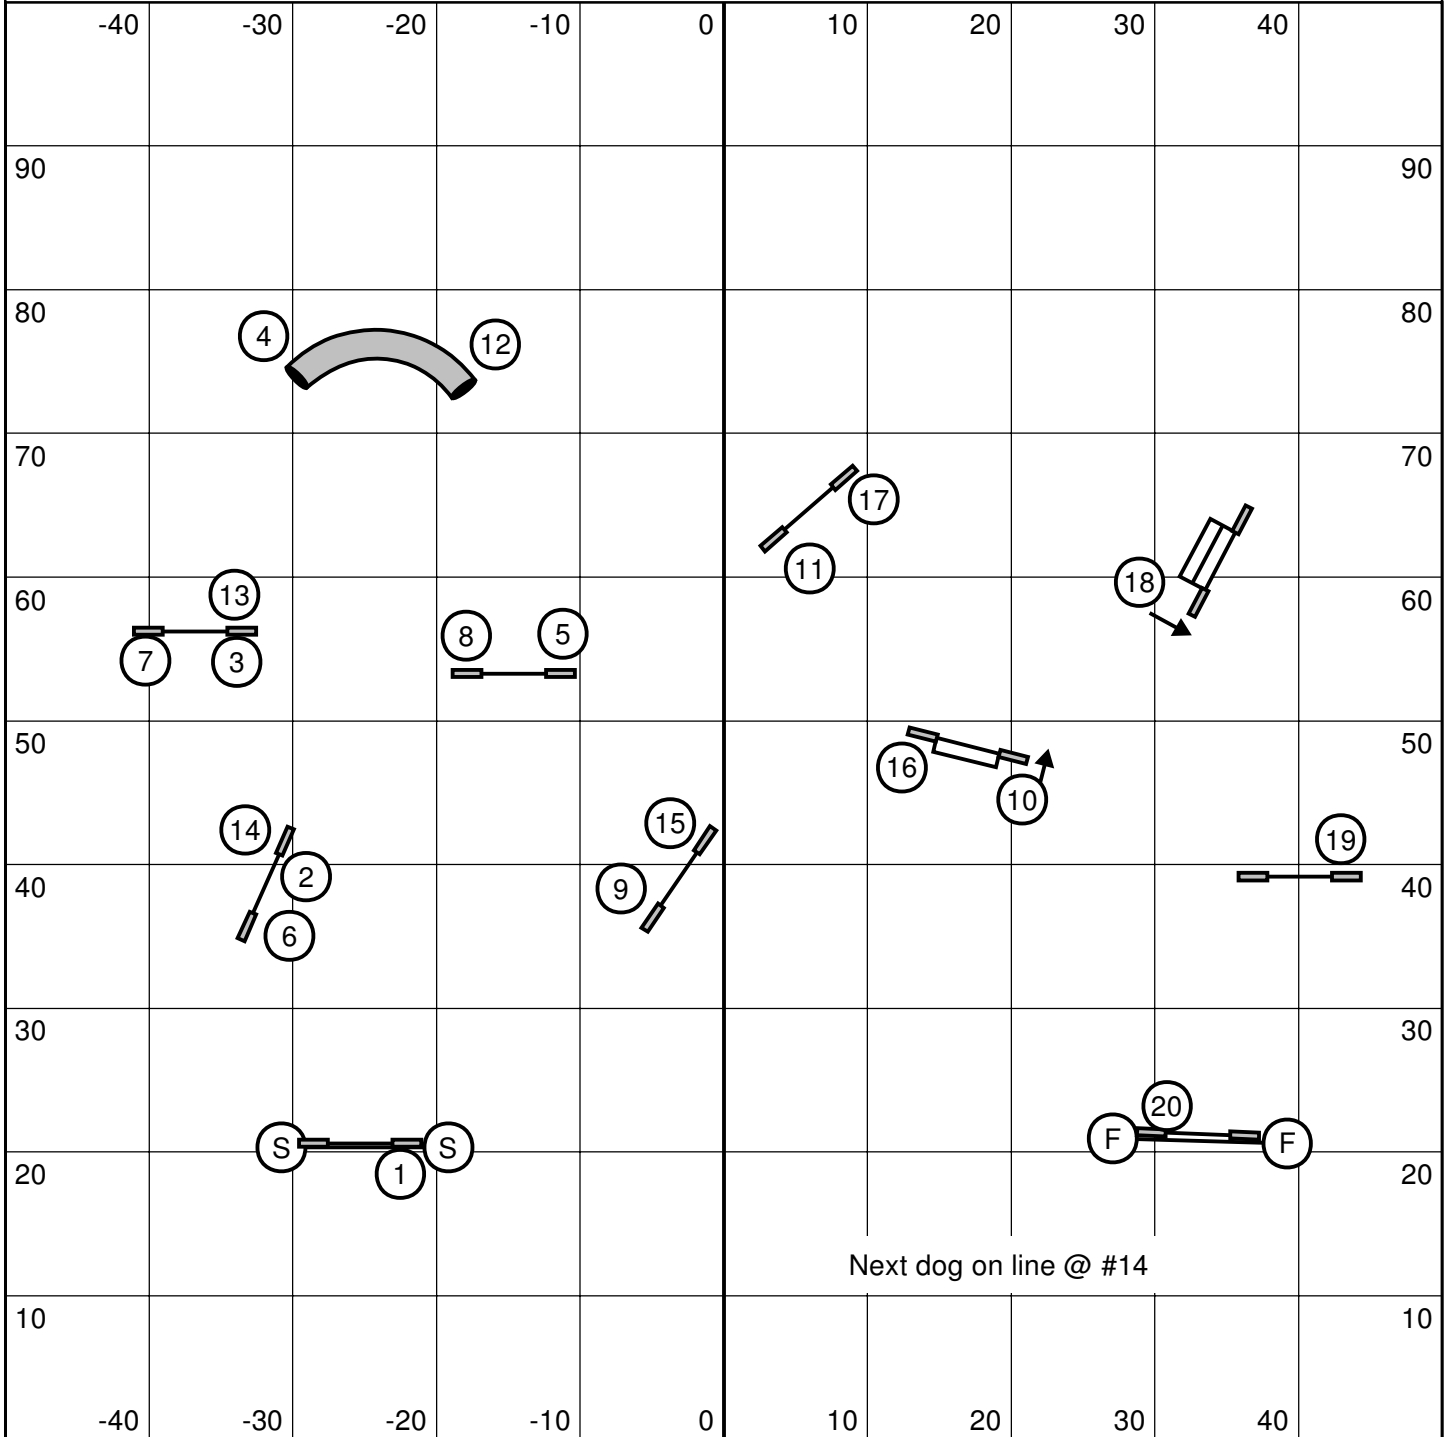

Advanced/P2 Jumpers

MidAtlantic Madness September 21, 2008 Megan Foster