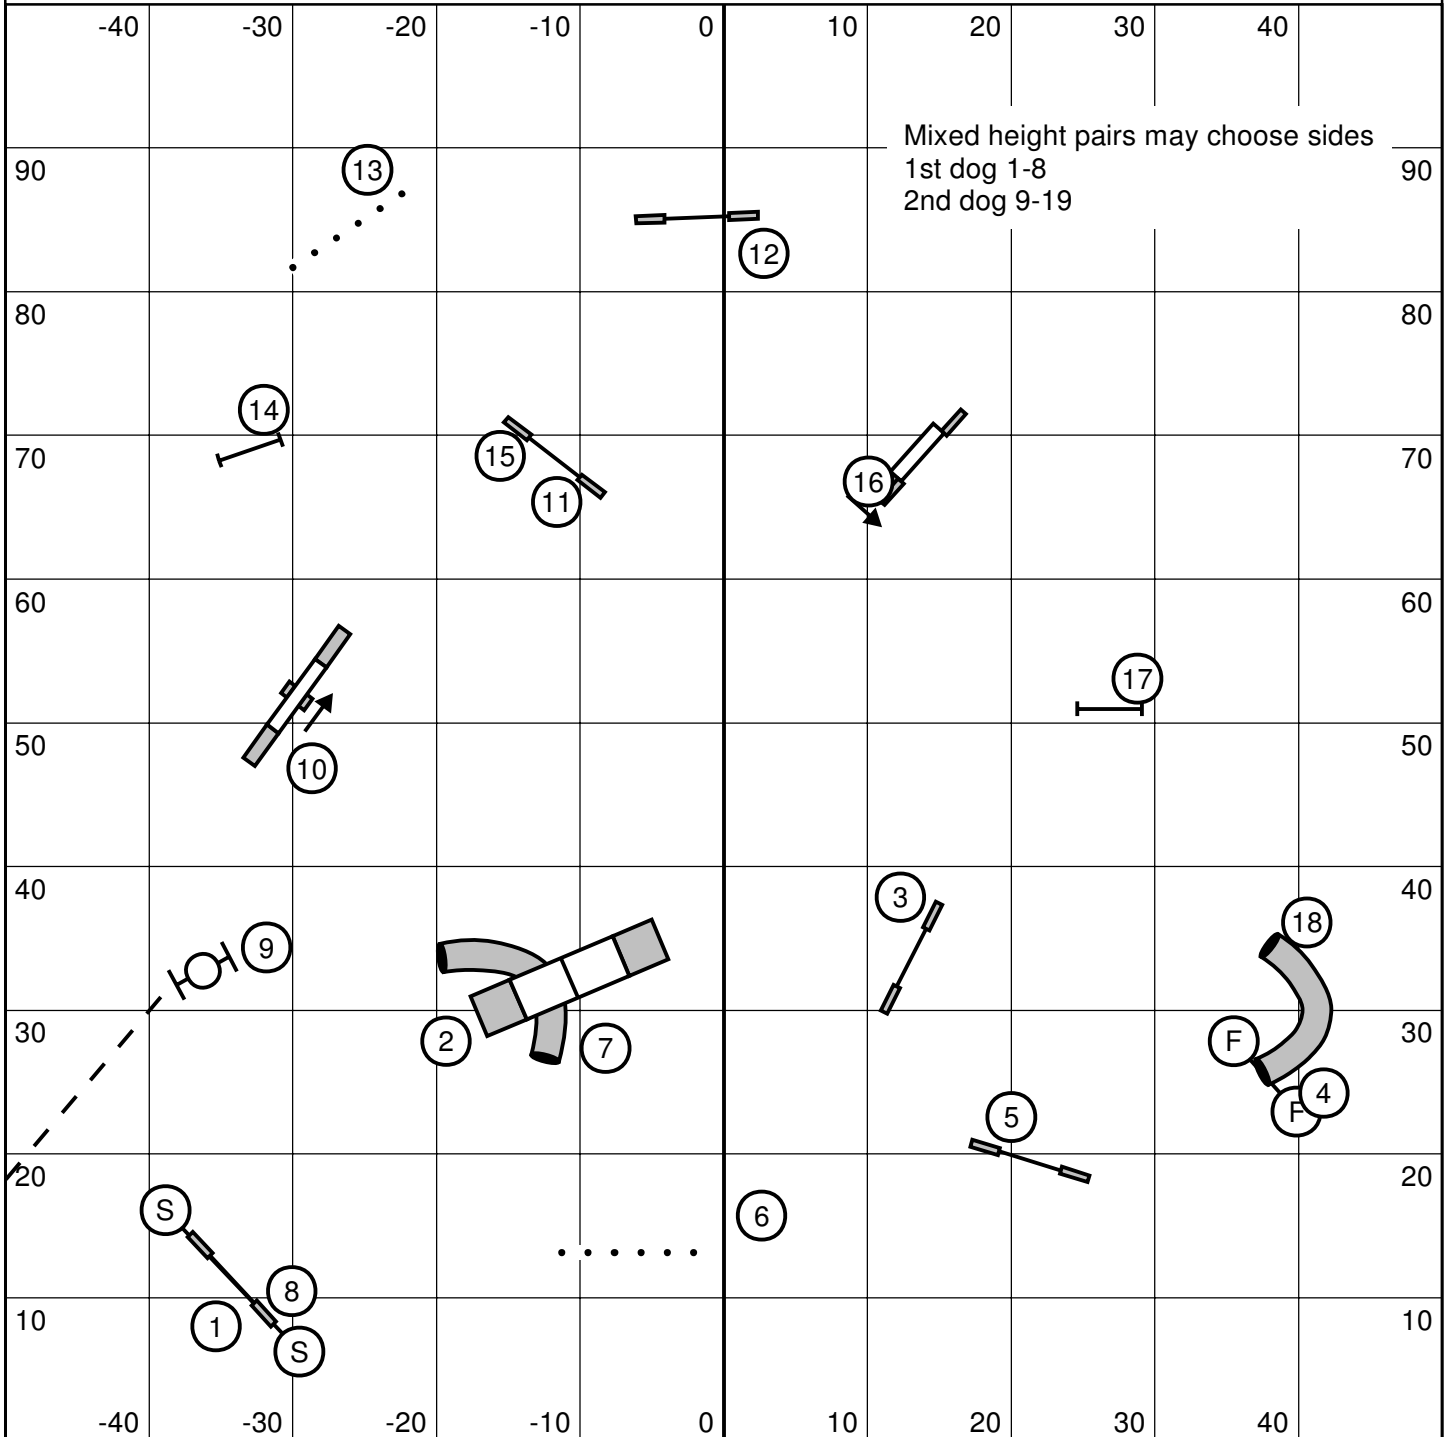

Megan Foster

Opening: everything bi-directional
 Closing: 2 is bi-directional, 3-7 as numbered
 Start/Finish jump is bi-directional live at ALL times.
 Times 52/54/57 plus 1 for Perf

Advanced/P2 Standard

Megan Foster

Starters/P1 Jumpers

MidAtlantic Madness

September 21, 2008

Megan Foster

Starters/P1 Pairs

MidAtlantic Madness

September 20, 2008

Megan Foster

Starters/P1 Snooker

MidAtlantic Madness

September 21, 2008

Megan Foster

Opening: everything bi-directional
 Closing: 2 is bi-directional, 3-7 as numbered
 Start/Finish jump is bi-directional live at ALL times.
 Times 50/52/55 plus 1 for Perf