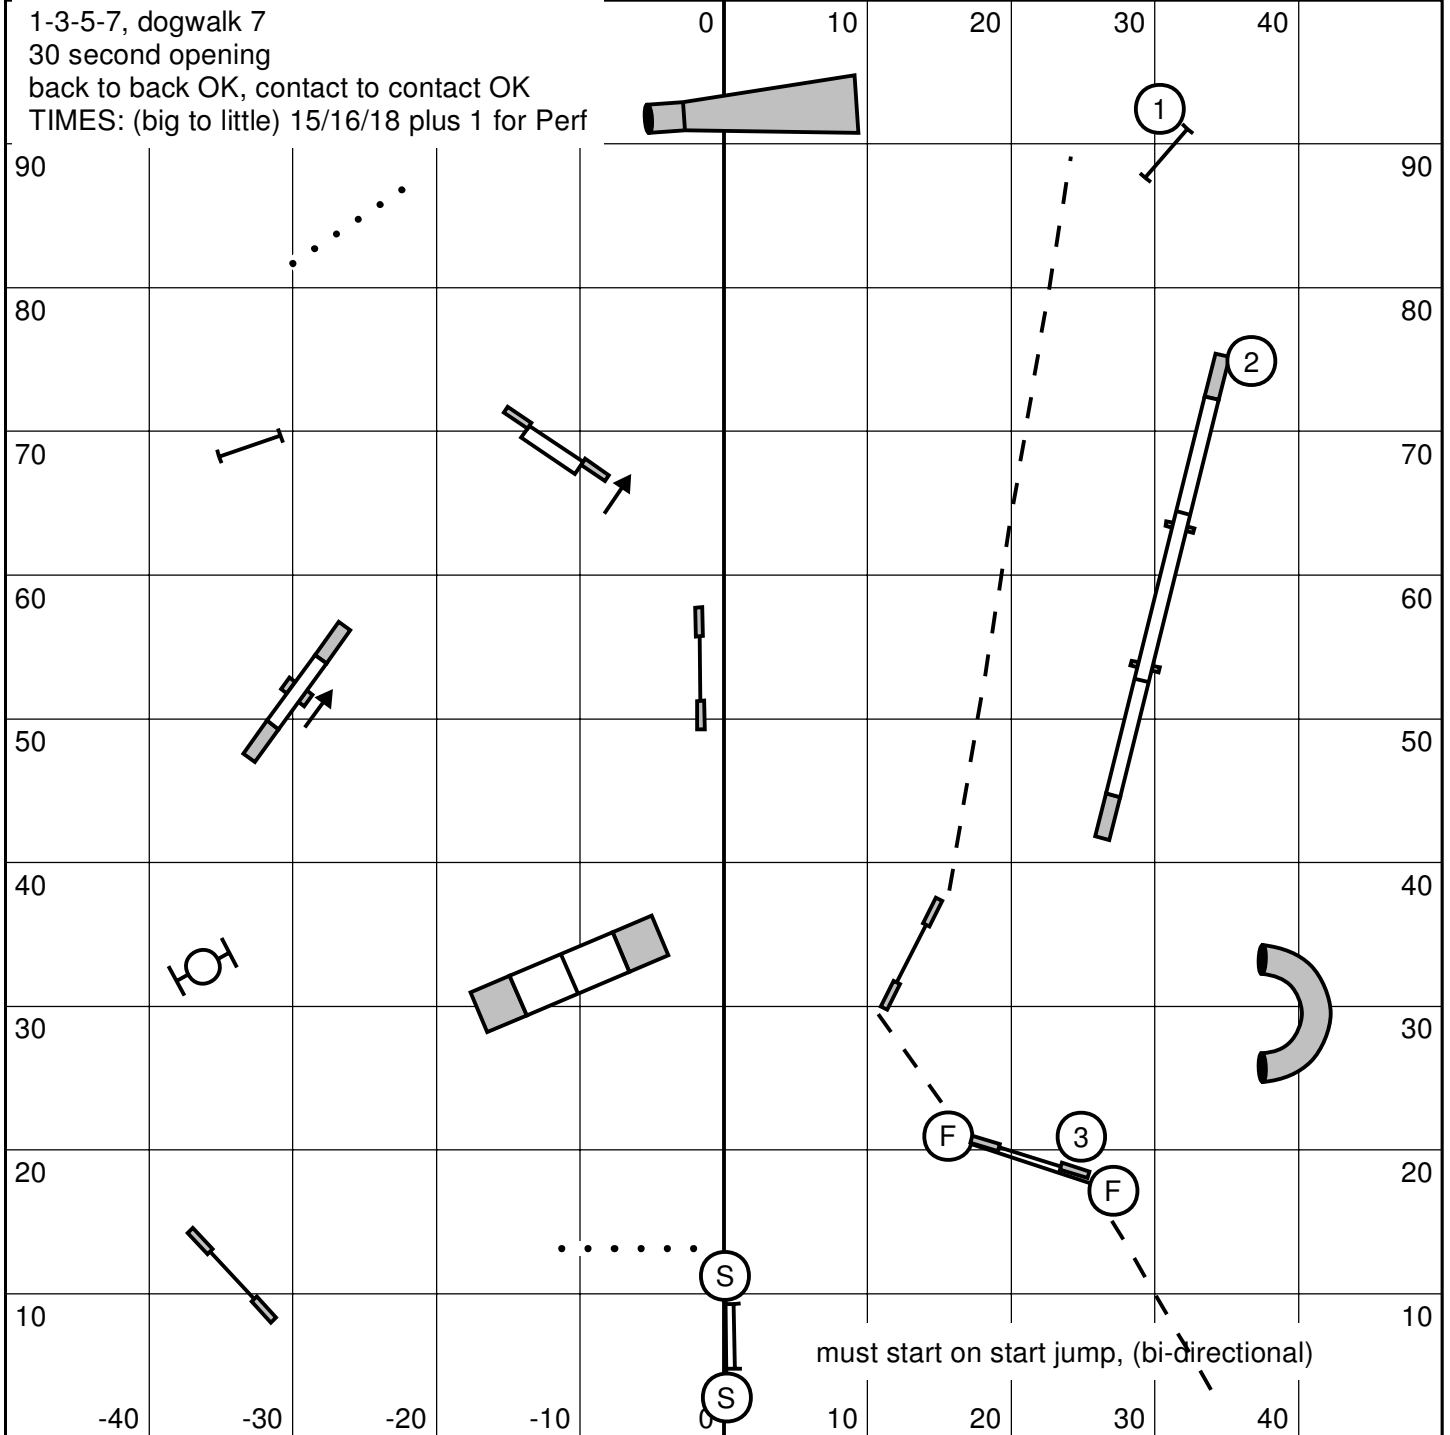

Advanced/P2 Gamblers

MidAtlantic Madness

September 20, 2008

Megan Foster

1-3-5-7, dogwalk 7
 30 second opening
 back to back OK, contact to contact OK
 TIMES: (big to little) 15/16/18 plus 1 for Perf

Advanced/P2 Jumpers

Megan Foster

Opening: everything bi-directional
 Closing: 2 is bi-directional, 3-7 as numbered
 Start/Finish jump is bi-directional live at ALL times.
 Times 52/54/57 plus 1 for Perf

Advanced/P2 Standard

Megan Foster

Starters/P1 Snooker

MidAtlantic Madness

September 21, 2008

Megan Foster

Opening: everything bi-directional
 Closing: 2 is bi-directional, 3-7 as numbered
 Start/Finish jump is bi-directional live at ALL times.
 Times 50/52/55 plus 1 for Perf