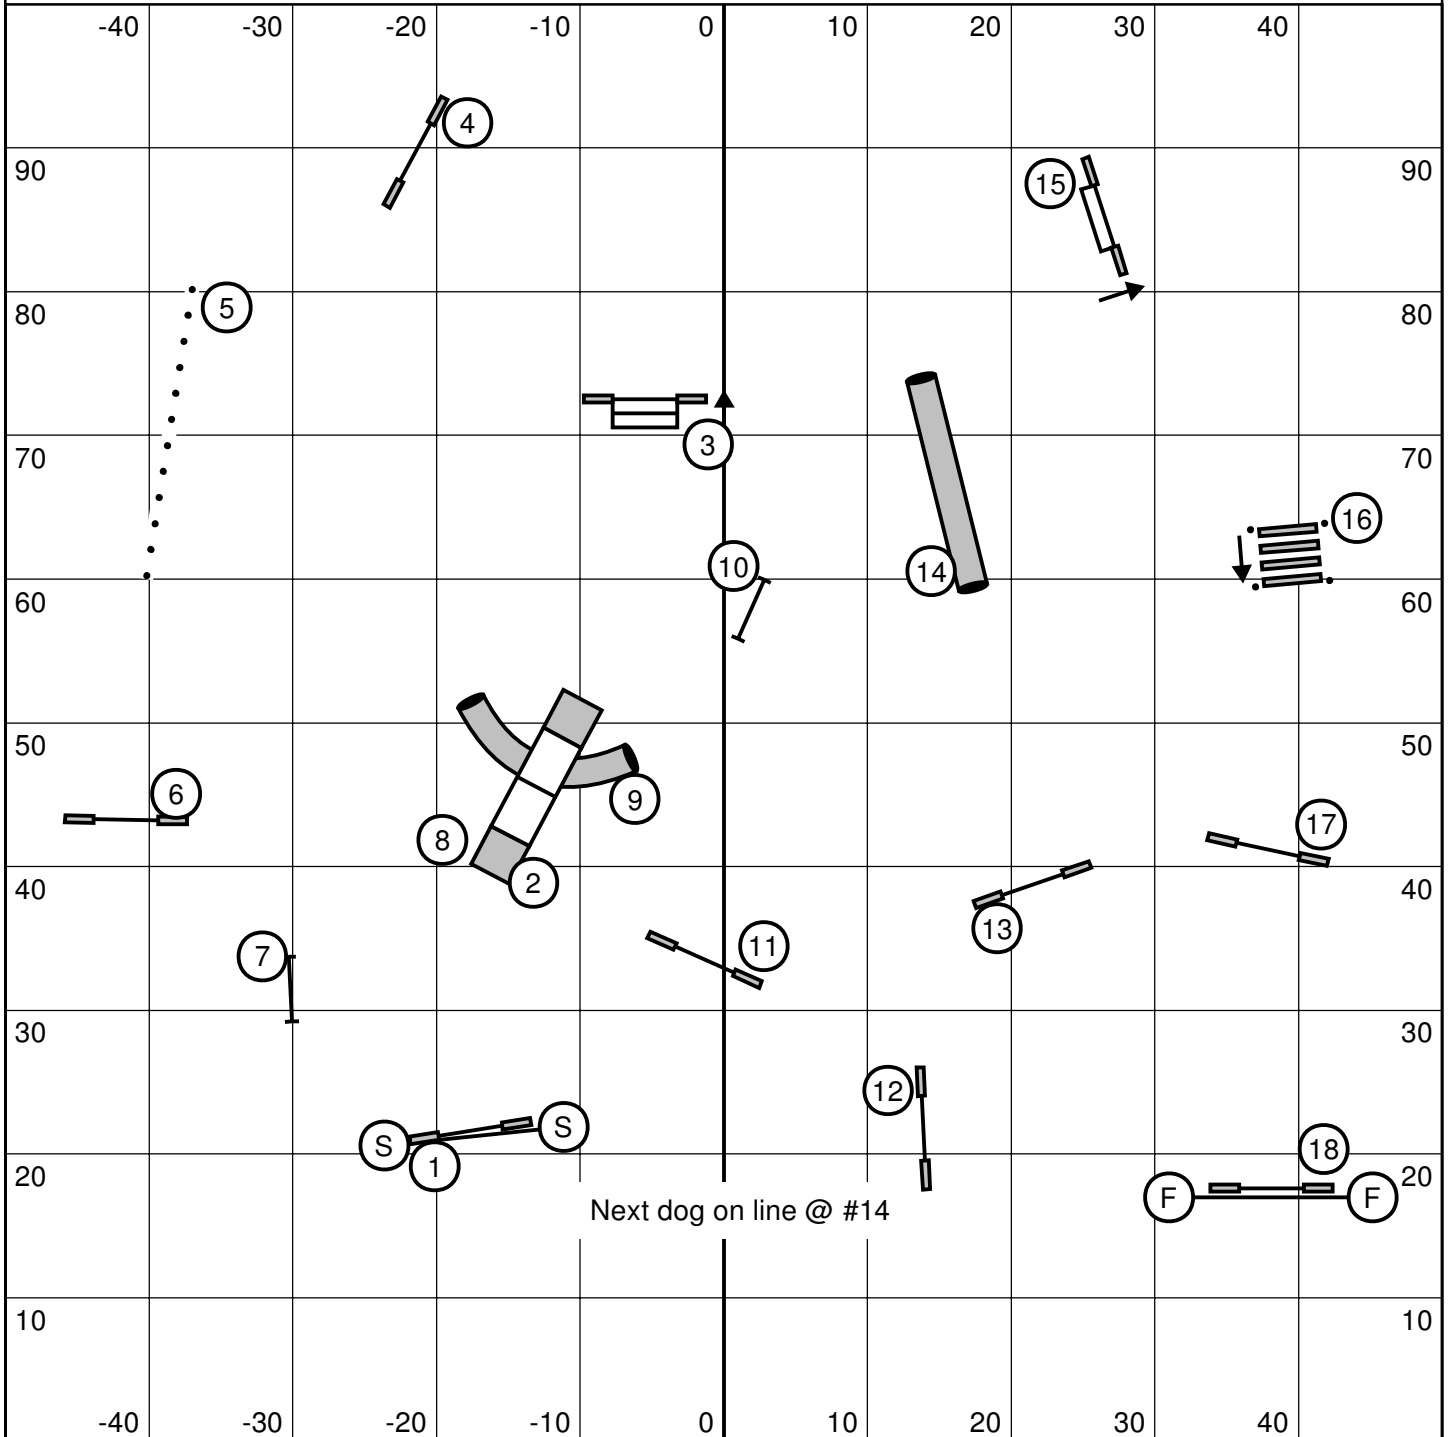

Steepchase/Perf Speed Jumping Round One

MidAtlantic Madness

September 20, 2008

Megan Foster