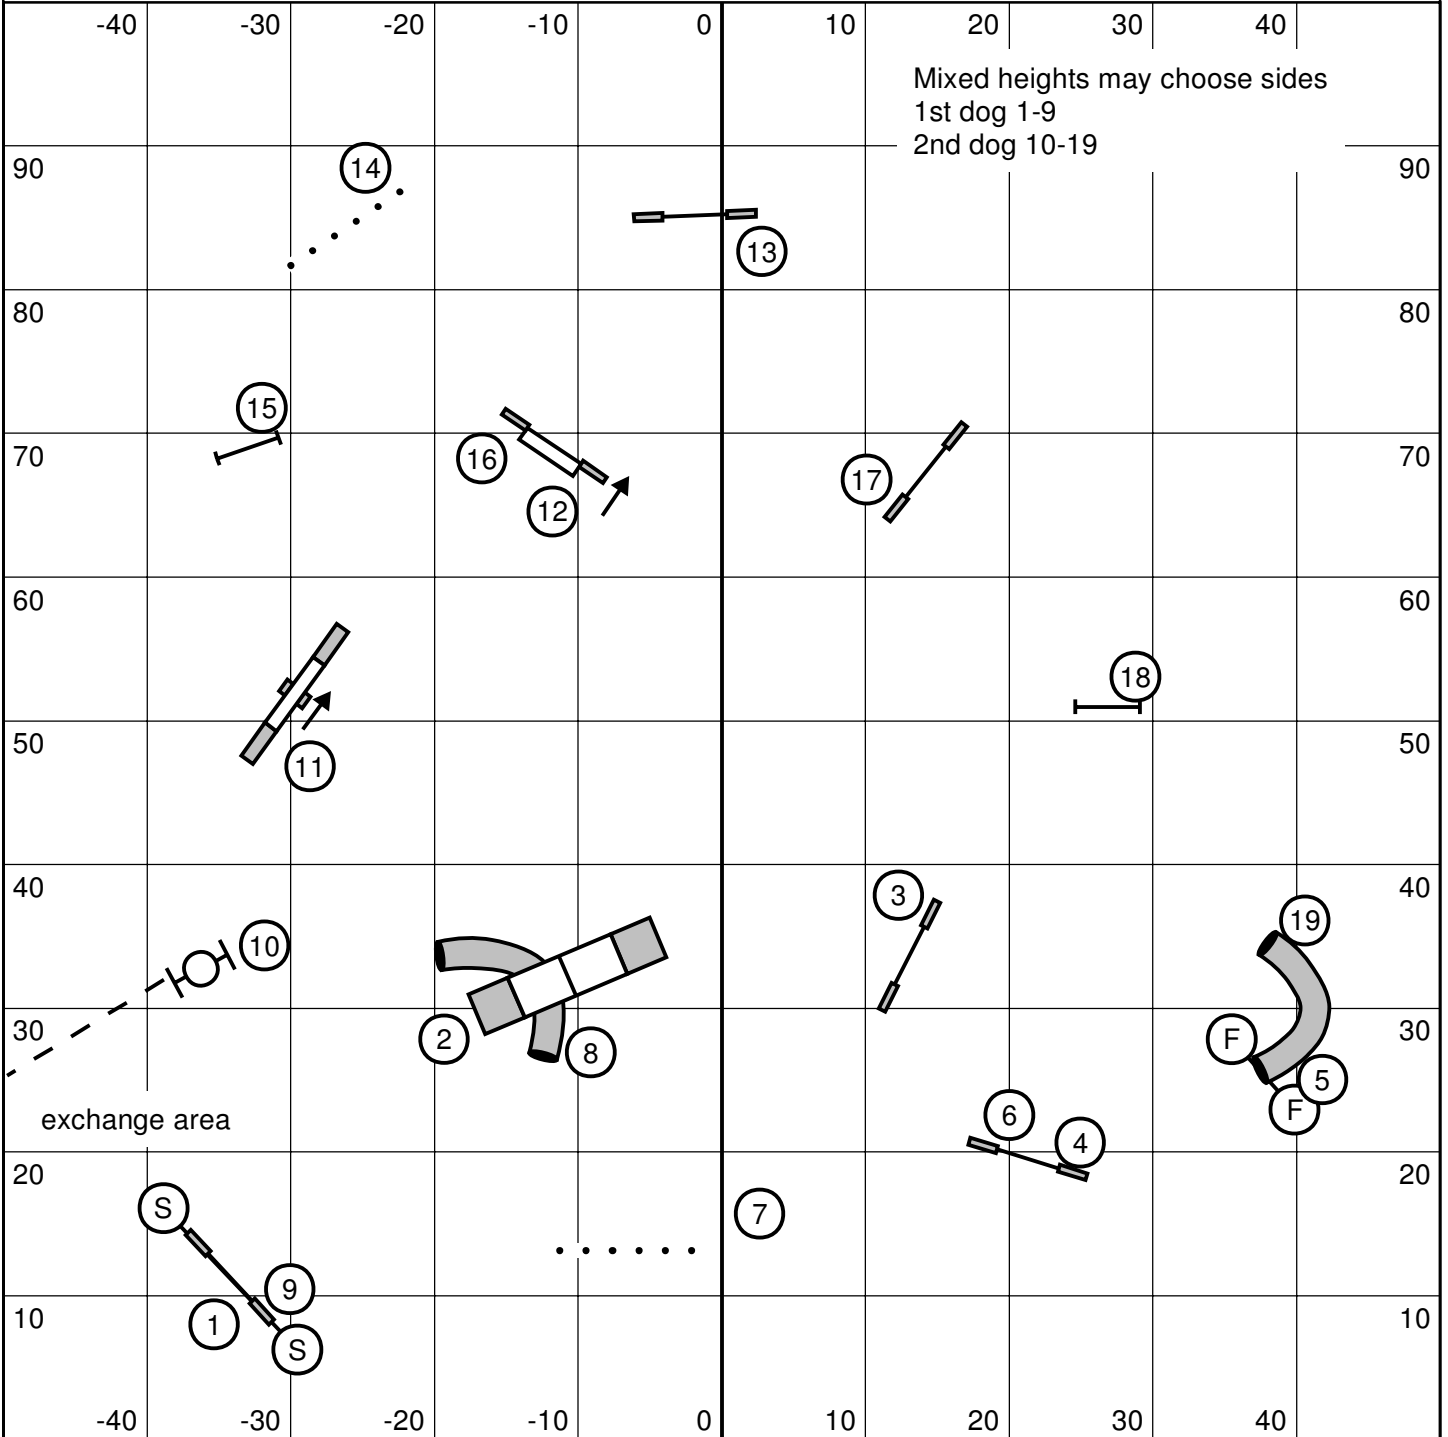

Advanced/P2 Pairs

MidAtlantic Madness

September 20, 2008

Megan Foster