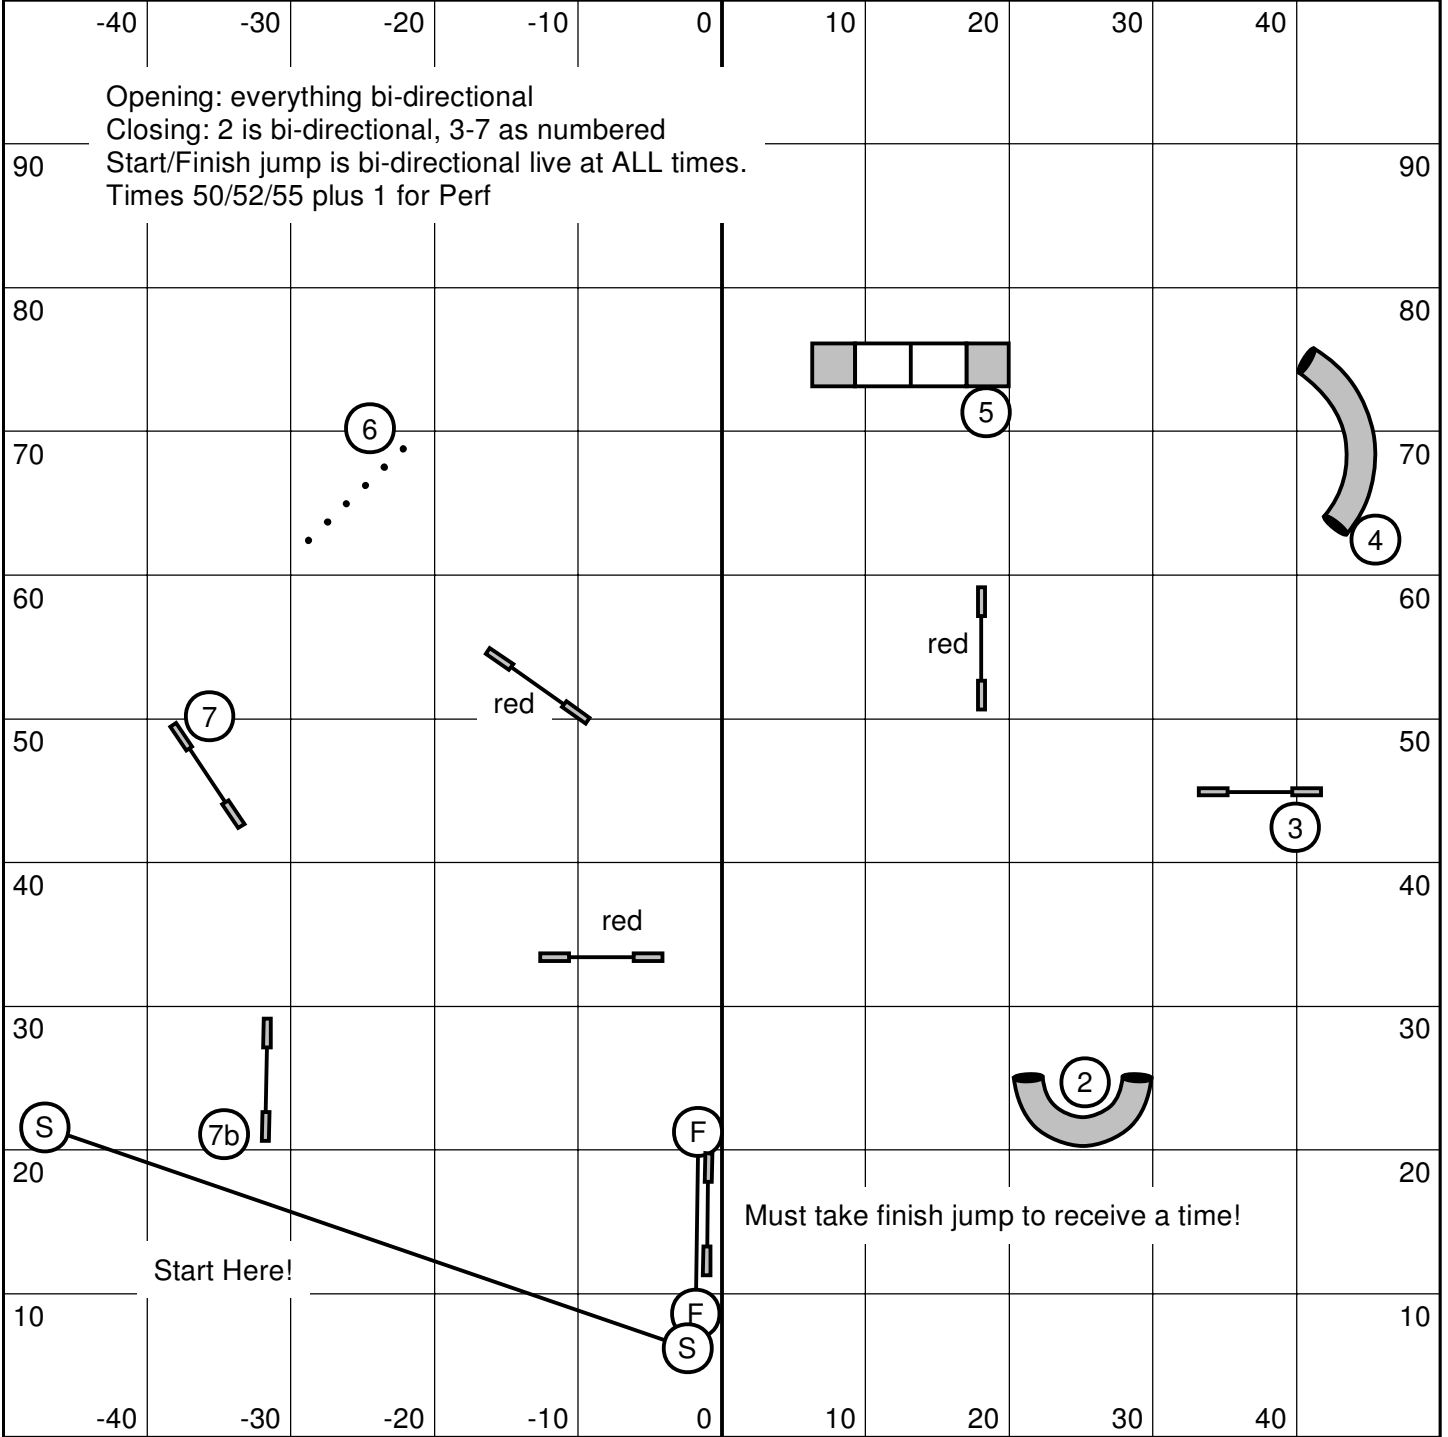

Megan Foster

Starters/P1 Snooker

MidAtlantic Madness

September 21, 2008

Megan Foster

Opening: everything bi-directional
 Closing: 2 is bi-directional, 3-7 as numbered
 Start/Finish jump is bi-directional live at ALL times.
 Times 50/52/55 plus 1 for Perf