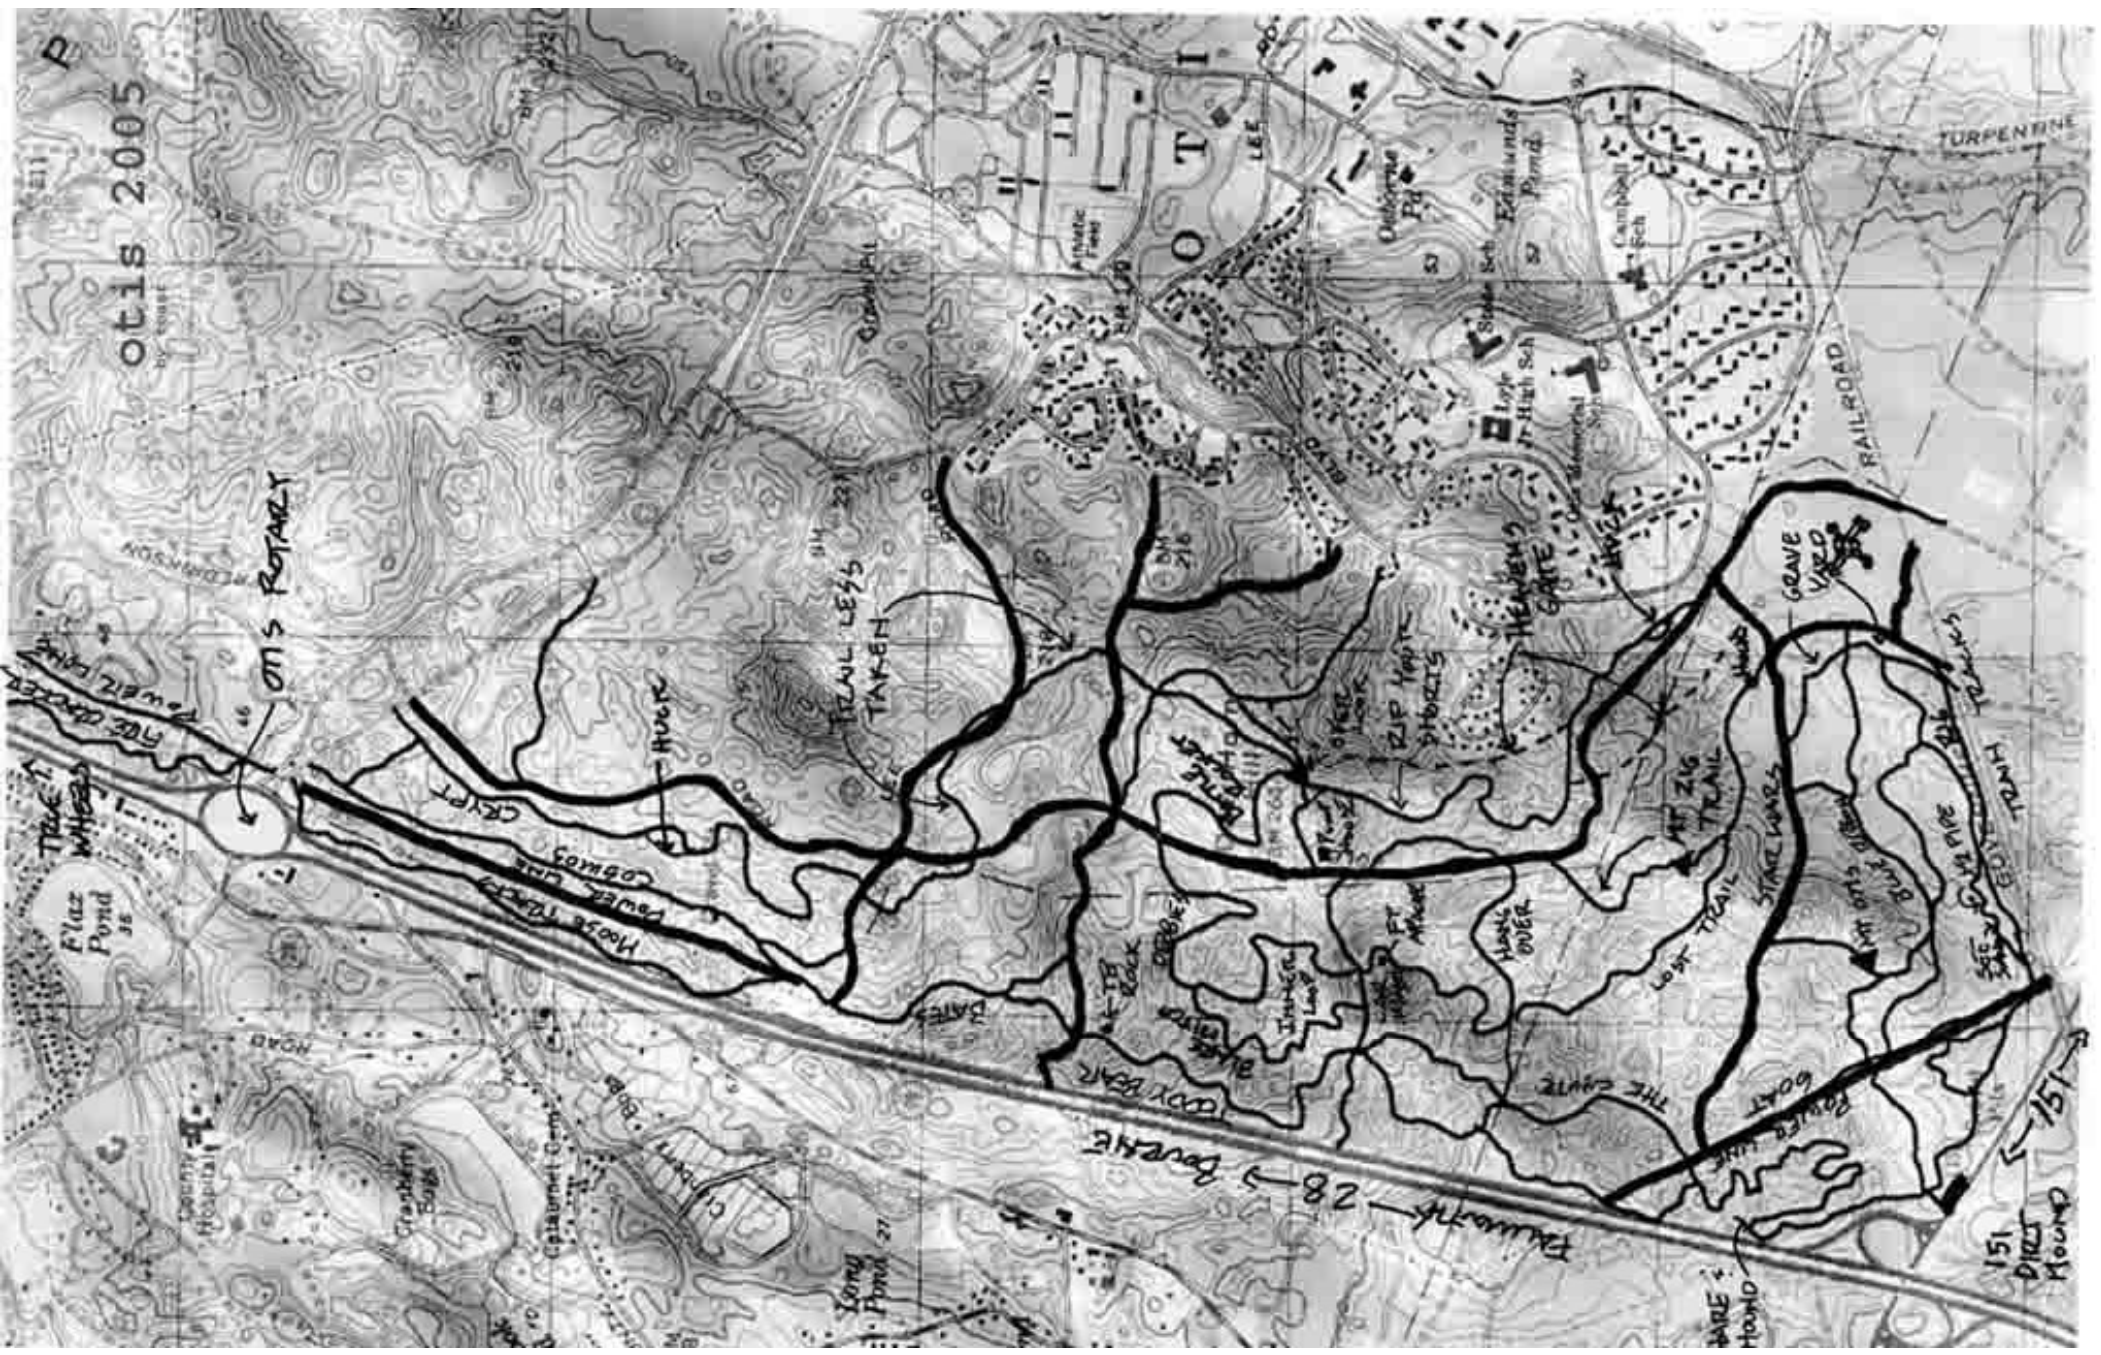

P

otlis 2005

OTIS ROTARY

FLAZ POND

HOOSE TRAILS

POWER LINE CABIN

CRYP

HUCK

TRAIL LESS TAKEN

ZIP LINE PROJECTS

HEAVEN'S GATE

MAY ZIG ZAG TRAIL

STAKE WARD

GRAVE YARD

COY BEAR

THE CAVE

POWER LINE

GOAT

BARE HOUND

HIND

SEE YOU AT OLD TRAIL

28 → BENTHE

151

151 DIRECT MOUND

TURPENTINE

RAILROAD

OTIS